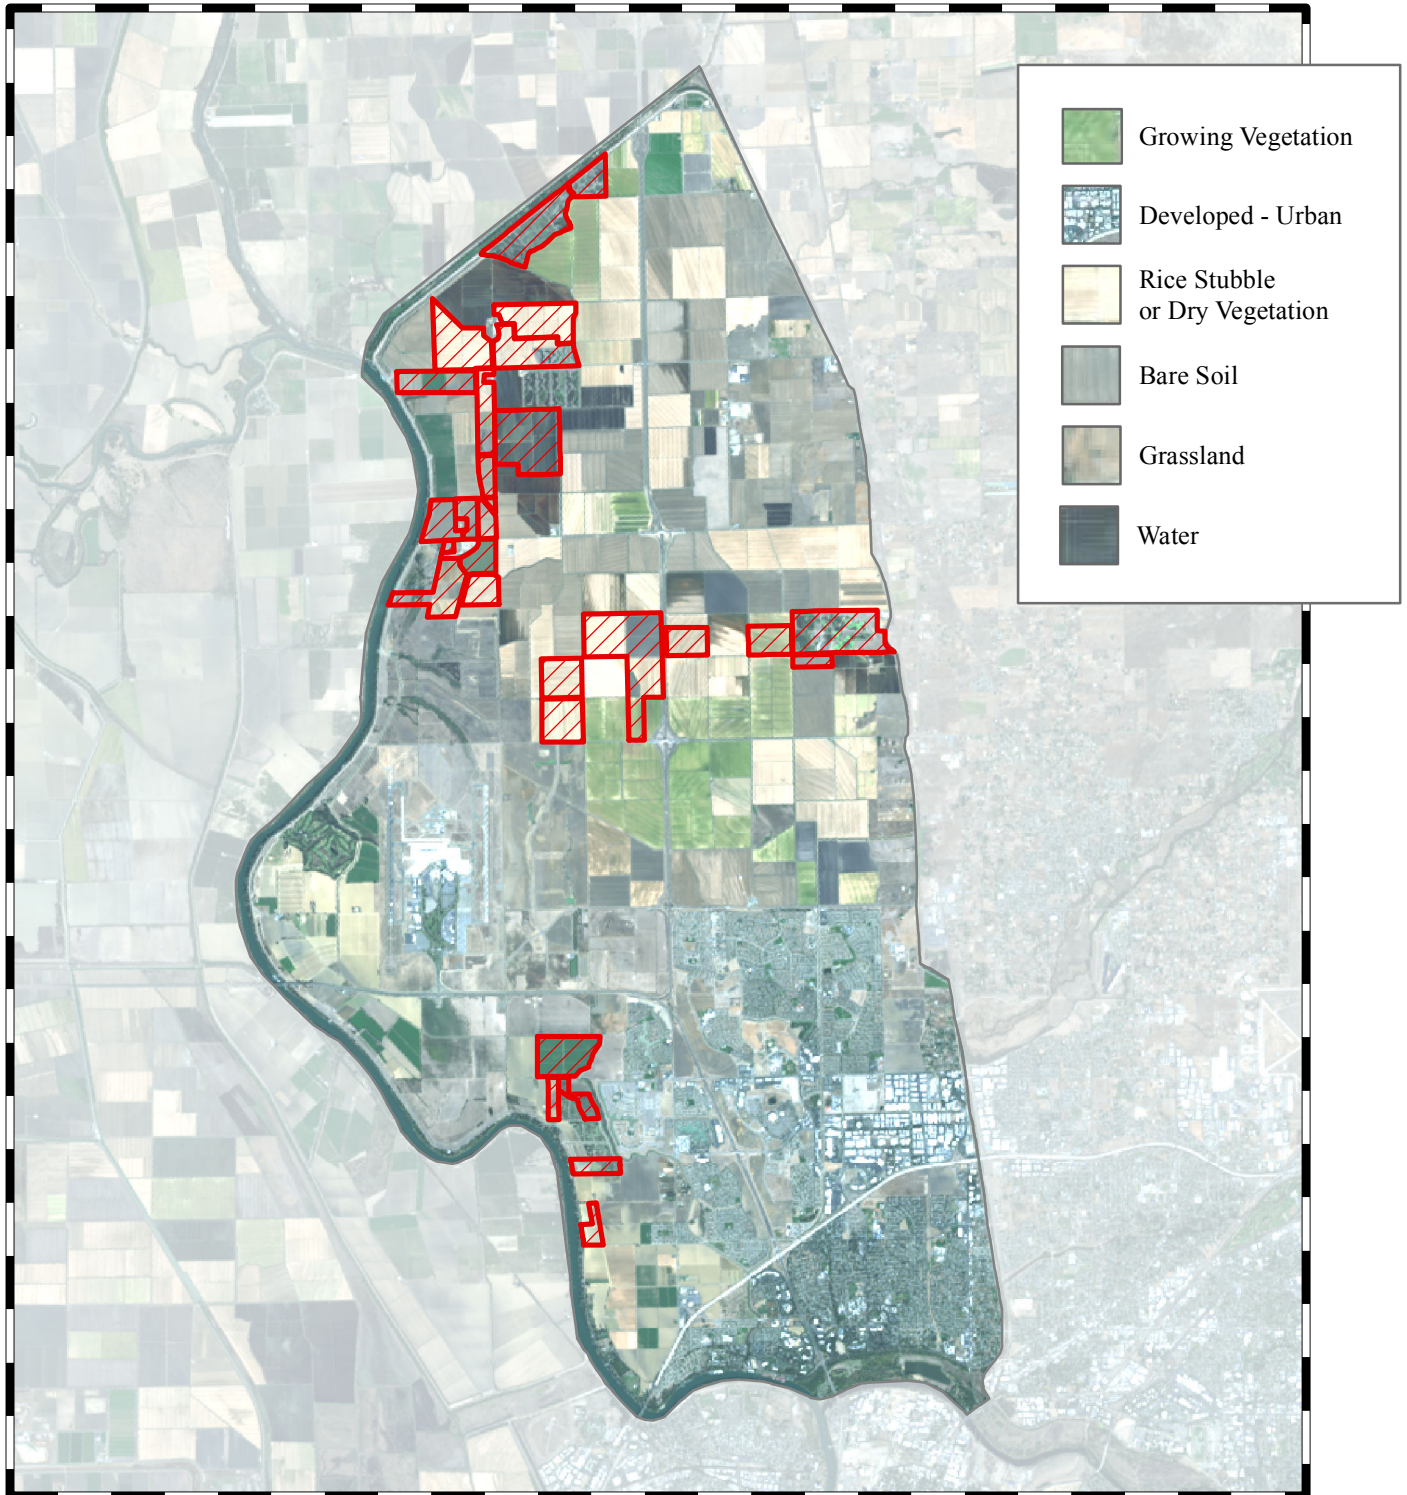

NATOMAS BASIN, CA

2014 LANDSAT IMAGE

LANDSAT 8 - OCTOBER, 28, 2014