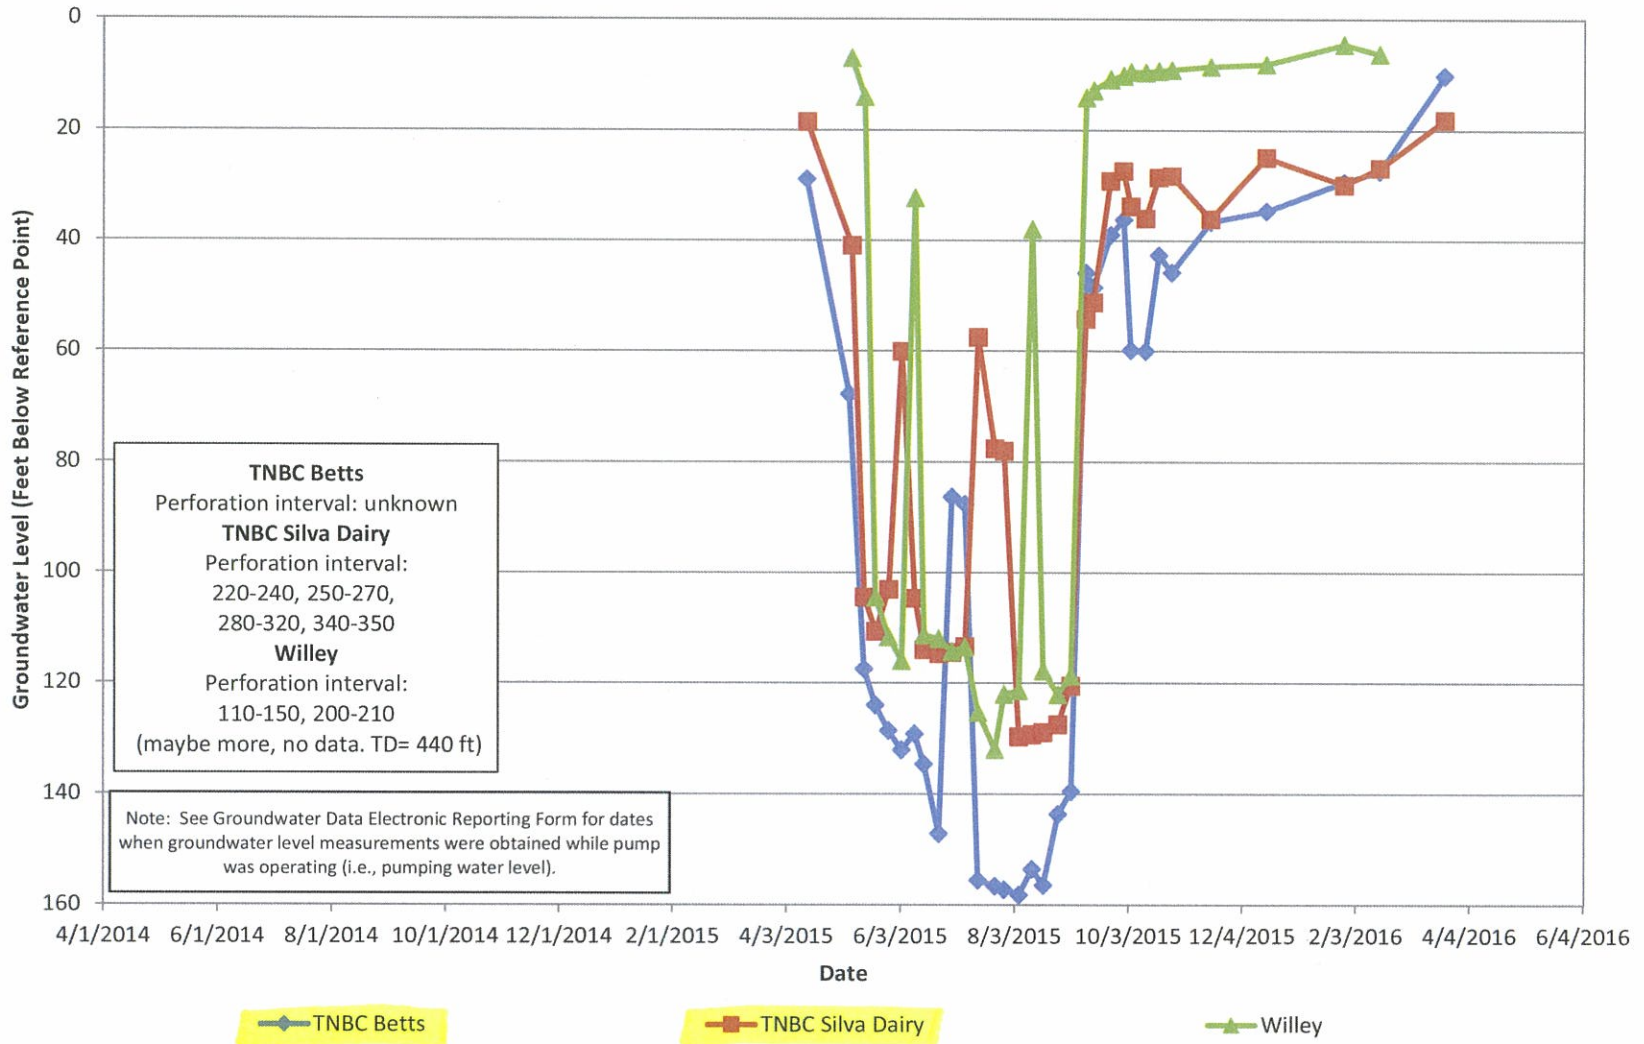

Natomas Central Mutual Water Company Northwest Area Groundwater Collection Data

Natomas Central Mutual Water Company North Area Groundwater Level Data

◆ TNBC Frazer
 ■ Morrison MW
 ▲ Morrison MW2
 ● 04N002M
 — 04N003M
 ✱ 04N004M

Natomas Central Mutual Water Company South L Area Groundwater Level Data

Natomas Central Mutual Water Company TNBC Atkinson Groundwater Level Data

Natomas Central Mutual Water Company Southern Area Groundwater Level Data