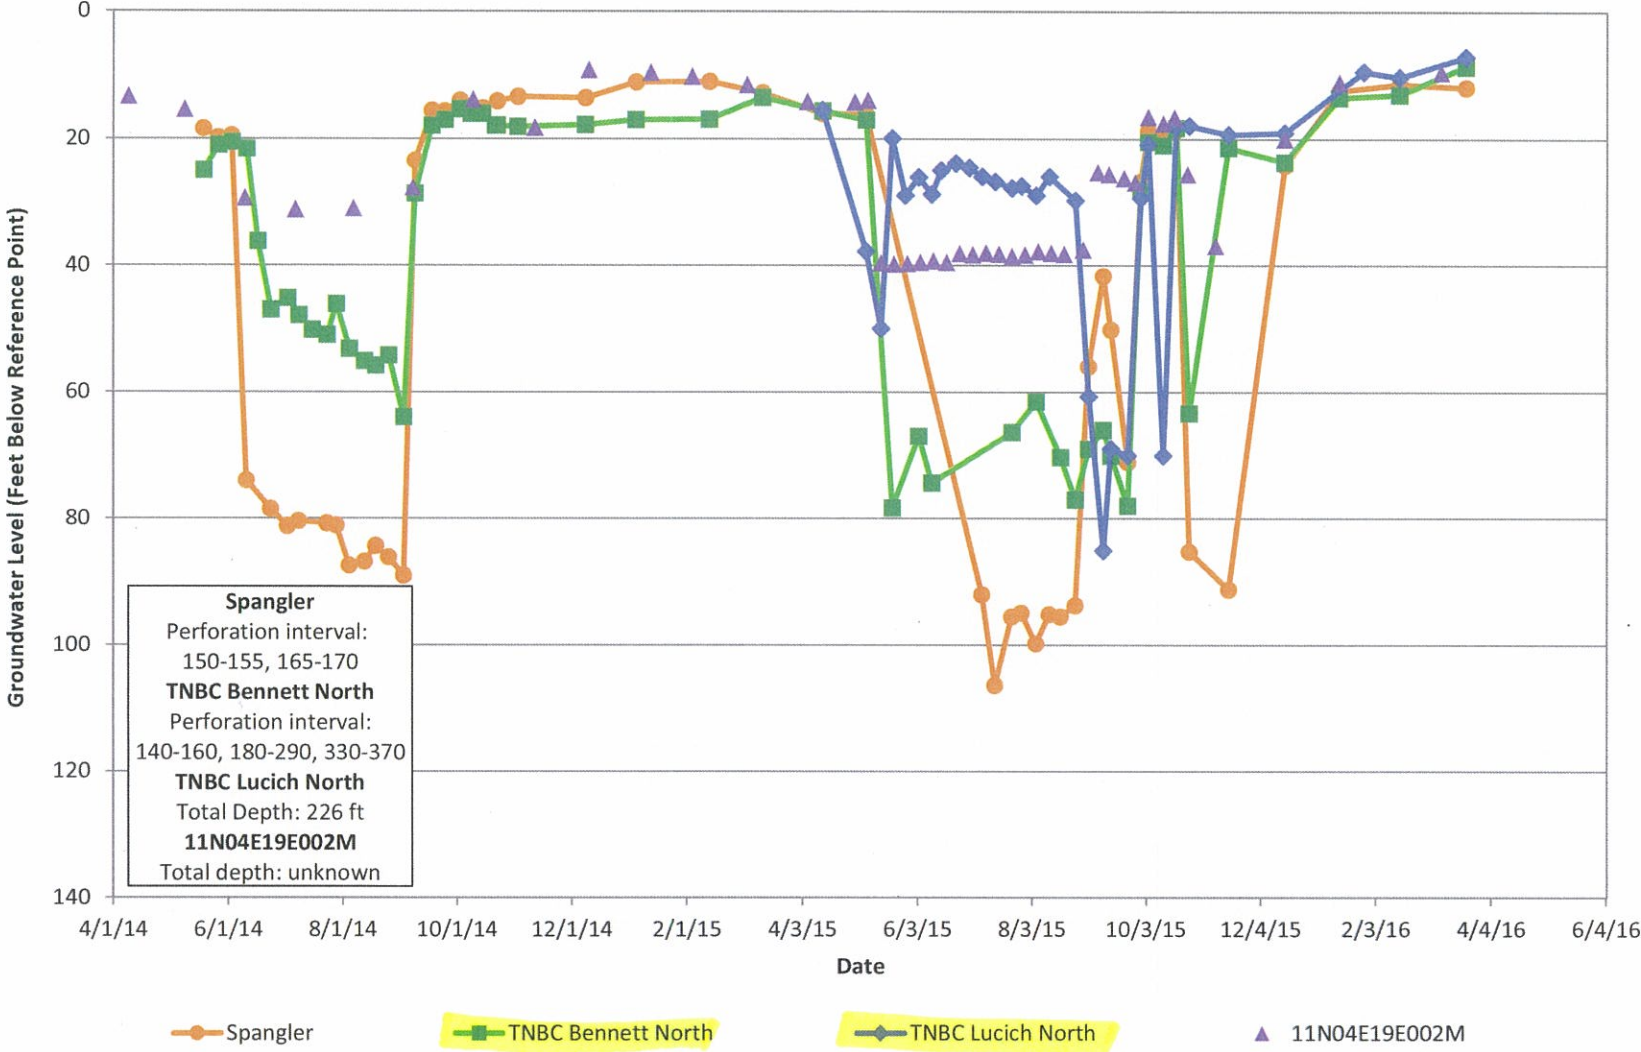

Natomas Central Mutual Water Company Northwest Area Groundwater Collection Data

Natomas Central Mutual Water Company North Area Groundwater Level Data

◆ TNBC Frazer
 ■ Morrison MW
 ▲ Morrison MW2
 ● 04N002M
 — 04N003M
 ✱ 04N004M

Natomas Central Mutual Water Company South L Area Groundwater Level Data

Natomas Central Mutual Water Company TNBC Atkinson Groundwater Level Data

Natomas Central Mutual Water Company Southern Area Groundwater Level Data