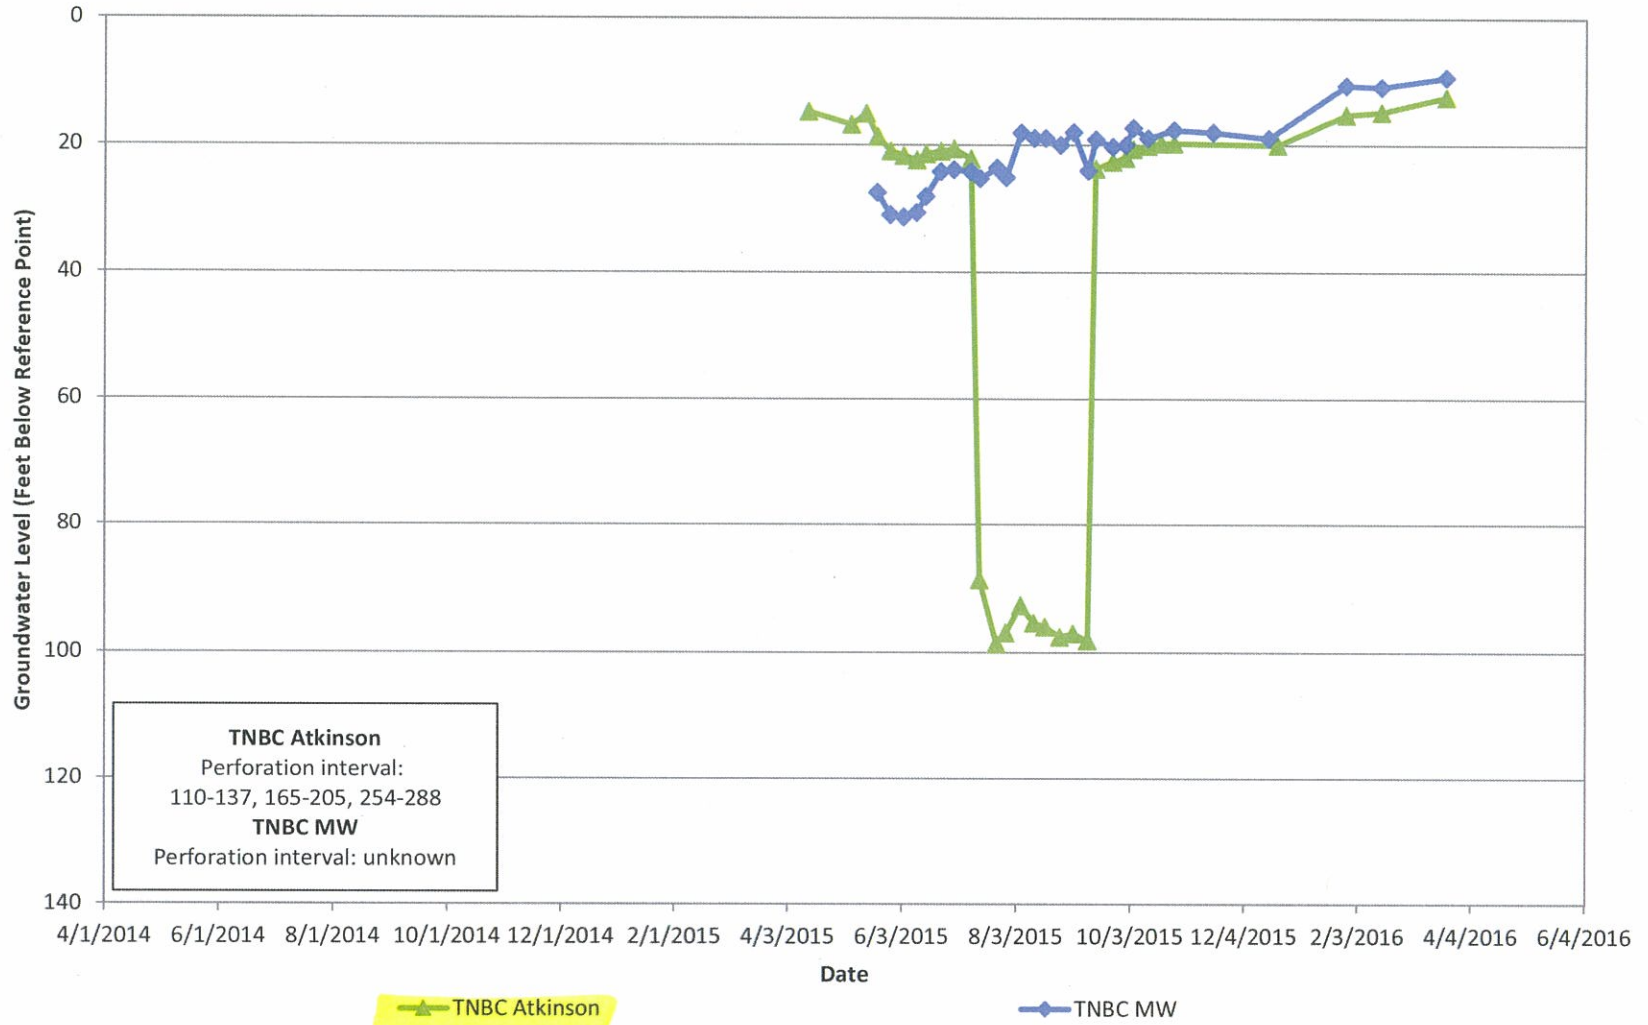

Natomas Central Mutual Water Company Northwest Area Groundwater Collection Data

Natomas Central Mutual Water Company North Area Groundwater Level Data

◆ TNBC Frazer
 ■ Morrison MW
 ▲ Morrison MW2
 ● 04N002M
 — 04N003M
 ✱ 04N004M

Natomas Central Mutual Water Company South L Area Groundwater Level Data

Natomas Central Mutual Water Company TNBC Atkinson Groundwater Level Data

Natomas Central Mutual Water Company Southern Area Groundwater Level Data