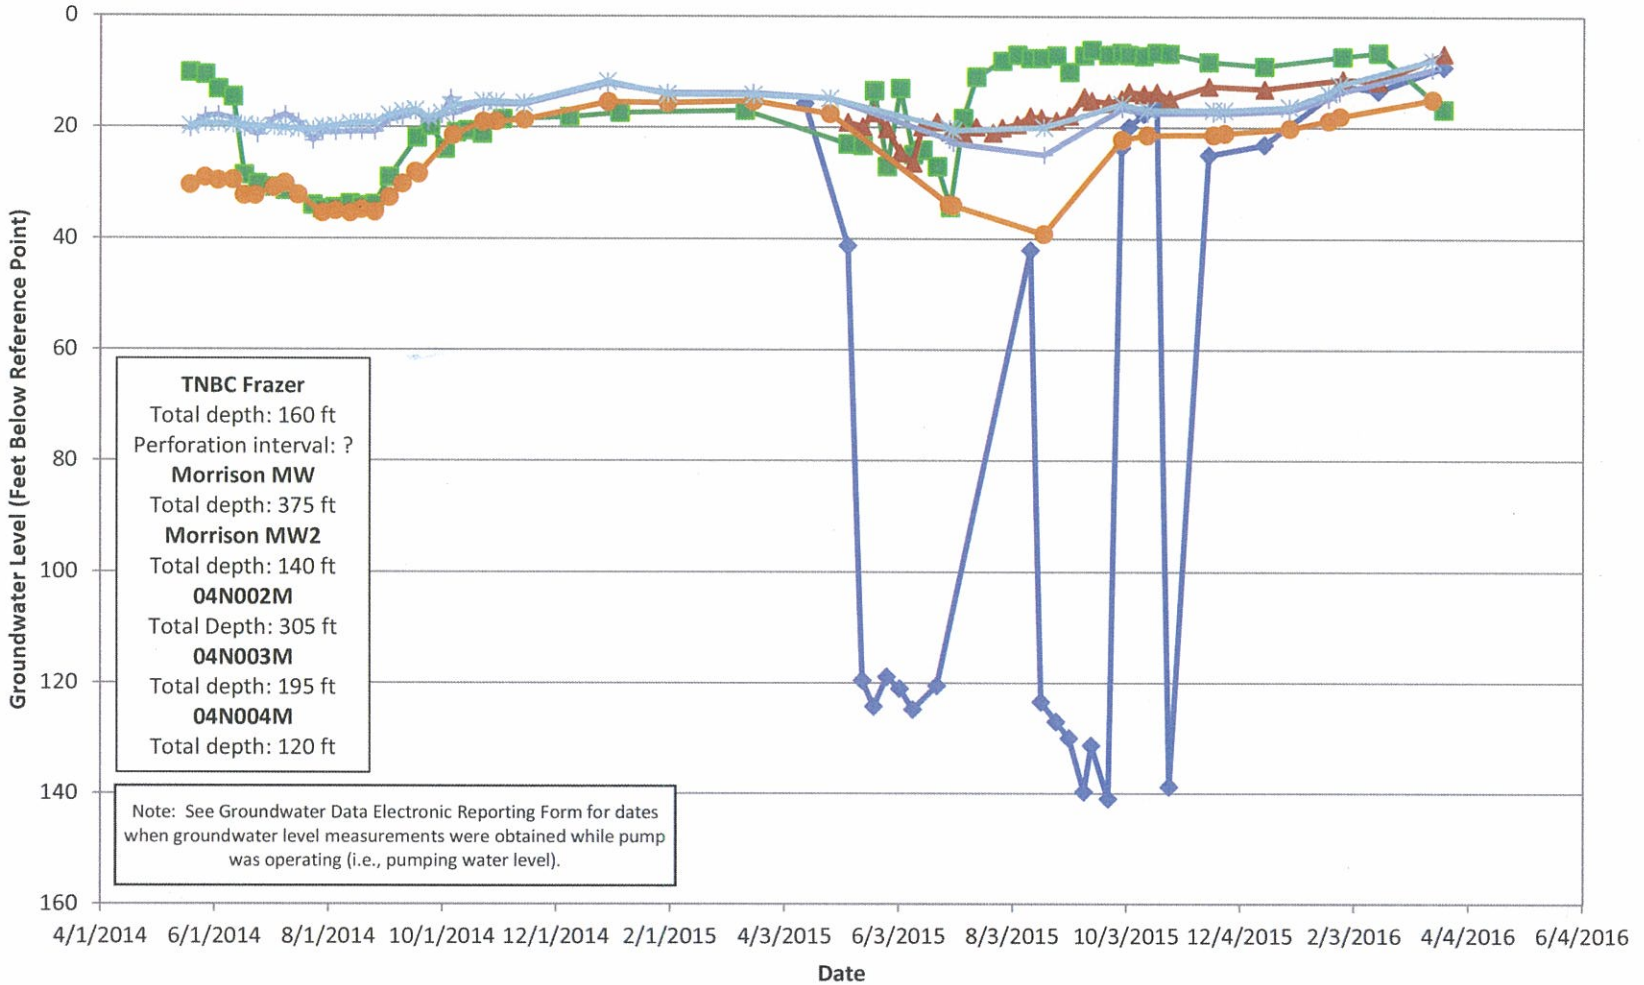

Natomas Central Mutual Water Company Northwest Area Groundwater Collection Data

Natomas Central Mutual Water Company North Area Groundwater Level Data

◆ TNBC Frazer
 ■ Morrison MW
 ▲ Morrison MW2
 ● 04N002M
 — 04N003M
 ✱ 04N004M

Natomas Central Mutual Water Company South L Area Groundwater Level Data

Natomas Central Mutual Water Company TNBC Atkinson Groundwater Level Data

Natomas Central Mutual Water Company Southern Area Groundwater Level Data