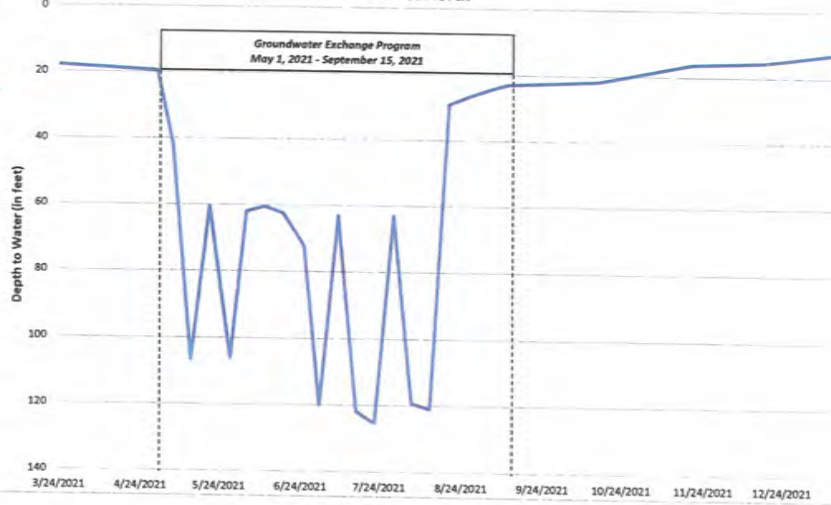

2021 TNBC Groundwater Table Levels (in feet)

Date	Average	Atkinson	Bennet North	Frazer	Lucich North	Natomas Farms	Betts	Pond R	Silva Dairy
03/24/21	16.5	17.5	17.9	13.6	17.1	15.5	28.2	4.0	18.2
04/30/21	29.8	42.0	19.5	33.7	34.6	20.5	51.0	5.7	31.3
05/06/21	48.2	20.8	42.0	106.0	56.0	-	64.1	8.1	40.6
05/13/21	64.2	20.3	106.7	113.0	77.2	-	72.0	7.9	52.3
05/20/21	60.0	19.8	60.5	109.0	84.8	-	78.7	8.7	58.7
05/28/21	84.4	21.1	106.2	111.0	60.5	21.6	155.5	68.5	130.5
06/03/21	87.6	23.0	62.0	113.5	75.0	89.2	149.7	71.2	116.8
06/10/21	91.7	66.0	60.4	113.0	70.0	88.0	127.8	70.2	138.0
06/17/21	81.1	88.4	62.6	119.0	111.0	32.0	149.6	10.0	76.0
06/25/21	78.3	23.5	72.3	110.8	100.6	33.8	150.1	67.0	68.6
07/01/21	113.8	88.5	120.2	124.6	85.7	122.7	155.3	72.1	141.6
07/08/21	80.9	32.2	63.1	128.7	75.3	100.6	154.5	11.1	81.7
07/15/21	106.2	26.0	121.8	126.0	76.0	130.2	154.8	72.8	141.8
07/22/21	107.8	91.8	125.5	123.8	73.2	122.8	166.5	72.4	86.1
07/29/21	88.3	90.8	63.1	124.4	64.7	122.9	89.9	10.6	139.6
08/05/21	91.3	92.9	119.3	46.5	41.5	122.6	154.7	72.0	81.0
08/12/21	76.1	25.1	121.1	53.1	44.2	122.7	90.2	71.0	81.5
08/17/21	55.0	25.7	55.0	43.0	44.2	-	84.6	-	77.6
08/19/21	59.3	23.8	29.1	116.3	69.7	36.1	76.5	69.0	53.9
08/26/21	45.1	23.5	26.8	115.9	51.9	21.8	72.6	6.6	41.4
09/03/21	45.5	23.7	24.7	118.9	81.4	19.5	61.9	3.5	30.0
09/10/21	24.2	21.9	23.0	38.1	24.5	19.3	37.7	3.0	26.1
10/15/21	21.7	23.1	21.7	27.6	18.5	19.9	34.7	6.0	21.8
11/19/21	17.3	19.9	16.3	16.3	15.3	13.6	30.1	3.8	23.4
12/17/21	21.2	17.2	15.5	12.4	13.1	16.0	39.8	4.2	51.5
01/13/22	15.8	15.7	12.7	15.1	11.2	15.3	31.1	4.0	21.4
Change (March 21 - Jan. 22)	(0.7)	(1.8)	(5.2)	1.5	(5.9)	(0.2)	2.9	0.0	3.2

sum

2021 TNBC Groundwater Table Level
Atkinson

2021 TNBC Groundwater Table Level
Bennet North

2021 TNBC Groundwater Table Level
Frazer

2021 TNBC Groundwater Table Level
Lucich North

Percent Total Return

Natomas Basin Conservancy vs. CalPERS Endowment Funds 2016-2021