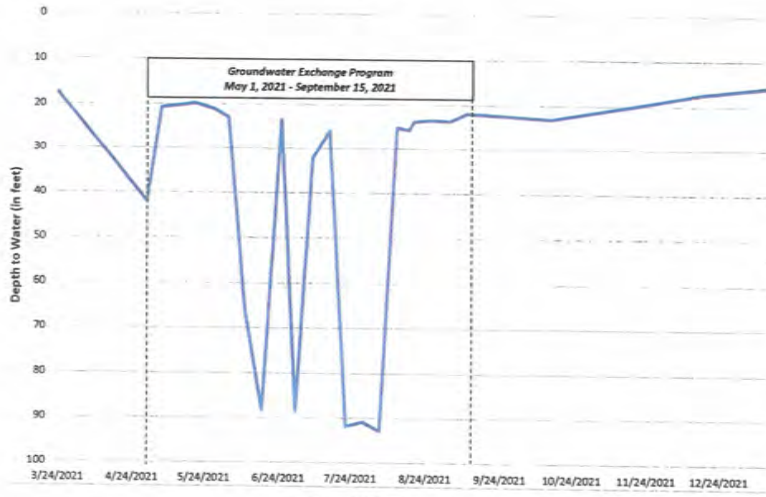

2021 TNBC Groundwater Table Level
Atkinson