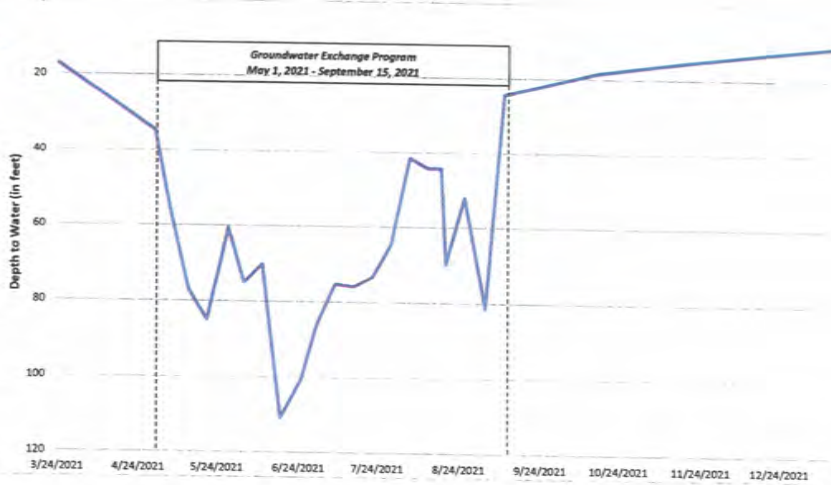

2021 TNBC Groundwater Table Levels (in feet)

Date	Average	Atkinson	Bennet North	Frazer	Lucich North	Natomas Farms	Betts	Pond R	Silva Dairy
03/24/21	16.5	17.5	17.9	13.6	17.1	15.5	28.2	4.0	18.2
04/30/21	29.8	42.0	19.5	33.7	34.6	20.5	51.0	5.7	31.3
05/06/21	48.2	20.8	42.0	106.0	56.0	-	64.1	8.1	40.6
05/13/21	64.2	20.3	106.7	113.0	77.2	-	72.0	7.9	52.3
05/20/21	60.0	19.8	60.5	109.0	84.8	-	78.7	8.7	58.7
05/28/21	84.4	21.1	106.2	111.0	60.5	21.6	155.5	68.5	130.5
06/03/21	87.6	23.0	62.0	113.5	75.0	89.2	149.7	71.2	116.8
06/10/21	91.7	66.0	60.4	113.0	70.0	88.0	127.8	70.2	138.0
06/17/21	81.1	88.4	62.6	119.0	111.0	32.0	149.6	10.0	76.0
06/25/21	78.3	23.5	72.3	110.8	100.6	33.8	150.1	67.0	68.6
07/01/21	113.8	88.5	120.2	124.6	85.7	122.7	155.3	72.1	141.6
07/08/21	80.9	32.2	63.1	128.7	75.3	100.6	154.5	11.1	81.7
07/15/21	106.2	26.0	121.8	126.0	76.0	130.2	154.8	72.8	141.8
07/22/21	107.8	91.8	125.5	123.8	73.2	122.8	166.5	72.4	86.1
07/29/21	88.3	90.8	63.1	124.4	64.7	122.9	89.9	10.6	139.6
08/05/21	91.3	92.9	119.3	46.5	41.5	122.6	154.7	72.0	81.0
08/12/21	76.1	25.1	121.1	53.1	44.2	122.7	90.2	71.0	81.5
08/17/21	55.0	25.7	55.0	43.0	44.2	-	84.6	-	77.6
08/19/21	59.3	23.8	29.1	116.3	69.7	36.1	76.5	69.0	53.9
08/26/21	45.1	23.5	26.8	115.9	51.9	21.8	72.6	6.6	41.4
09/03/21	45.5	23.7	24.7	118.9	81.4	19.5	61.9	3.5	30.0
09/10/21	24.2	21.9	23.0	38.1	24.5	19.3	37.7	3.0	26.1
10/15/21	21.7	23.1	21.7	27.6	18.5	19.9	34.7	6.0	21.8
11/19/21	17.3	19.9	16.3	16.3	15.3	13.6	30.1	3.8	23.4
12/17/21	21.2	17.2	15.5	12.4	13.1	16.0	39.8	4.2	51.5
01/13/22	15.8	15.7	12.7	15.1	11.2	15.3	31.1	4.0	21.4
Change (March 21 - Jan. 22)	(0.7)	(1.8)	(5.2)	1.5	(5.9)	(0.2)	2.9	0.0	3.2

sum

2021 TNBC Groundwater Table Level
Atkinson

2021 TNBC Groundwater Table Level
Bennet North

2021 TNBC Groundwater Table Level
Frazer

2021 TNBC Groundwater Table Level
Lucich North

Percent Total Return

Natomas Basin Conservancy vs. CalPERS Endowment Funds 2016-2021

12-month Performance as of June 30