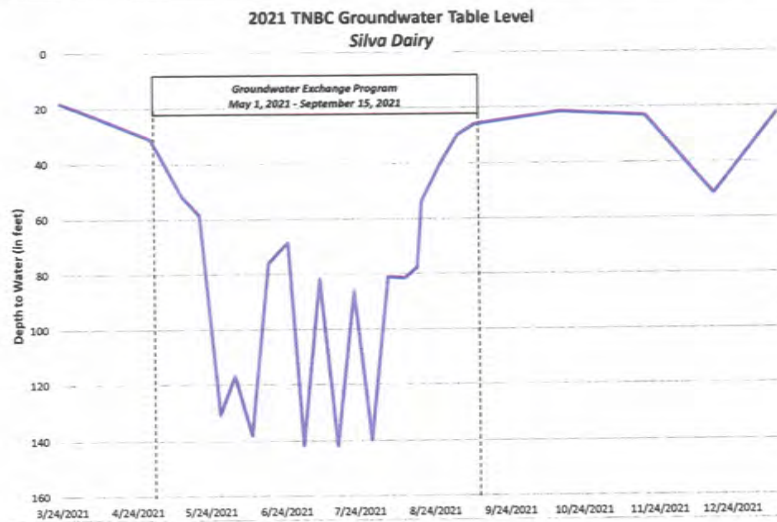

2021 TNBC Groundwater Table Levels (in feet)

Date	Average	Atkinson	Bennet North	Frazer	Lucich North	Natomas Farms	Betts	Pond R	Silva Dairy
03/24/21	16.5	17.5	17.9	13.6	17.1	15.5	28.2	4.0	18.2
04/30/21	29.8	42.0	19.5	33.7	34.6	20.5	51.0	5.7	31.3
05/06/21	48.2	20.8	42.0	106.0	56.0	-	64.1	8.1	40.6
05/13/21	64.2	20.3	106.7	113.0	77.2	-	72.0	7.9	52.3
05/20/21	60.0	19.8	60.5	109.0	84.8	-	78.7	8.7	58.7
05/28/21	84.4	21.1	106.2	111.0	60.5	21.6	155.5	68.5	130.5
06/03/21	87.6	23.0	62.0	113.5	75.0	89.2	149.7	71.2	116.8
06/10/21	91.7	66.0	60.4	113.0	70.0	88.0	127.8	70.2	138.0
06/17/21	81.1	88.4	62.6	119.0	111.0	32.0	149.6	10.0	76.0
06/25/21	78.3	23.5	72.3	110.8	100.6	33.8	150.1	67.0	68.6
07/01/21	113.8	88.5	120.2	124.6	85.7	122.7	155.3	72.1	141.6
07/08/21	80.9	32.2	63.1	128.7	75.3	100.6	154.5	11.1	81.7
07/15/21	106.2	26.0	121.8	126.0	76.0	130.2	154.8	72.8	141.8
07/22/21	107.8	91.8	125.5	123.8	73.2	122.8	166.5	72.4	86.1
07/29/21	88.3	90.8	63.1	124.4	64.7	122.9	89.9	10.6	139.6
08/05/21	91.3	92.9	119.3	46.5	41.5	122.6	154.7	72.0	81.0
08/12/21	76.1	25.1	121.1	53.1	44.2	122.7	90.2	71.0	81.5
08/17/21	55.0	25.7	55.0	43.0	44.2	-	84.6	-	77.6
08/19/21	59.3	23.8	29.1	116.3	69.7	36.1	76.5	69.0	53.9
08/26/21	45.1	23.5	26.8	115.9	51.9	21.8	72.6	6.6	41.4
09/03/21	45.5	23.7	24.7	118.9	81.4	19.5	61.9	3.5	30.0
09/10/21	24.2	21.9	23.0	38.1	24.5	19.3	37.7	3.0	26.1
10/15/21	21.7	23.1	21.7	27.6	18.5	19.9	34.7	6.0	21.8
11/19/21	17.3	19.9	16.3	16.3	15.3	13.6	30.1	3.8	23.4
12/17/21	21.2	17.2	15.5	12.4	13.1	16.0	39.8	4.2	51.5
01/13/22	15.8	15.7	12.7	15.1	11.2	15.3	31.1	4.0	21.4
Change (March 21 - Jan. 22)	(0.7)	(1.8)	(5.2)	1.5	(5.9)	(0.2)	2.9	0.0	3.2

sum

2021 TNBC Groundwater Table Level
Atkinson

2021 TNBC Groundwater Table Level
Bennet North

2021 TNBC Groundwater Table Level
Frazer

2021 TNBC Groundwater Table Level
Lucich North

Percent Total Return

Natomas Basin Conservancy vs. CalPERS Endowment Funds 2016-2021

12-month Performance as of June 30