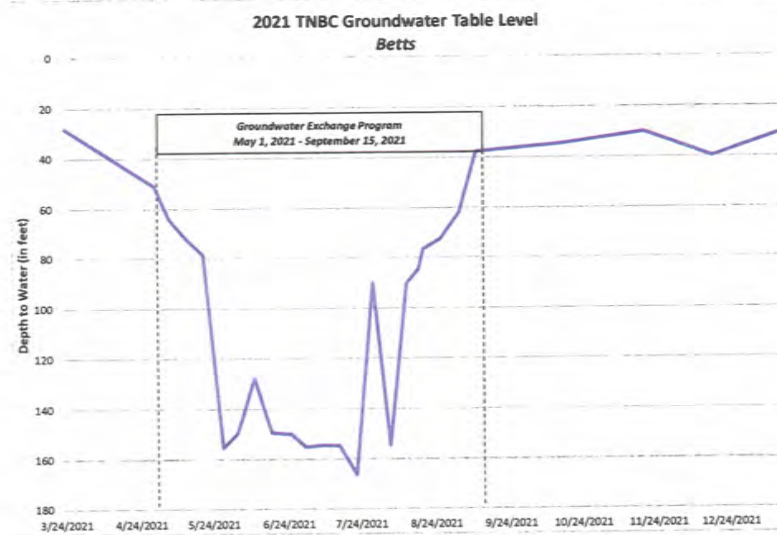

2021 TNBC Groundwater Table Levels (in feet)

Date	Average	Atkinson	Bennet North	Frazer	Lucich North	Natomas Farms	Betts	Pond R	Silva Dairy
03/24/21	16.5	17.5	17.9	13.6	17.1	15.5	28.2	4.0	18.2
04/30/21	29.8	42.0	19.5	33.7	34.6	20.5	51.0	5.7	31.3
05/06/21	48.2	20.8	42.0	106.0	56.0	-	64.1	8.1	40.6
05/13/21	64.2	20.3	106.7	113.0	77.2	-	72.0	7.9	52.3
05/20/21	60.0	19.8	60.5	109.0	84.8	-	78.7	8.7	58.7
05/28/21	84.4	21.1	106.2	111.0	60.5	21.6	155.5	68.5	130.5
06/03/21	87.6	23.0	62.0	113.5	75.0	89.2	149.7	71.2	116.8
06/10/21	91.7	66.0	60.4	113.0	70.0	88.0	127.8	70.2	138.0
06/17/21	81.1	88.4	62.6	119.0	111.0	32.0	149.6	10.0	76.0
06/25/21	78.3	23.5	72.3	110.8	100.6	33.8	150.1	67.0	68.6
07/01/21	113.8	88.5	120.2	124.6	85.7	122.7	155.3	72.1	141.6
07/08/21	80.9	32.2	63.1	128.7	75.3	100.6	154.5	11.1	81.7
07/15/21	106.2	26.0	121.8	126.0	76.0	130.2	154.8	72.8	141.8
07/22/21	107.8	91.8	125.5	123.8	73.2	122.8	166.5	72.4	86.1
07/29/21	88.3	90.8	63.1	124.4	64.7	122.9	89.9	10.6	139.6
08/05/21	91.3	92.9	119.3	46.5	41.5	122.6	154.7	72.0	81.0
08/12/21	76.1	25.1	121.1	53.1	44.2	122.7	90.2	71.0	81.5
08/17/21	55.0	25.7	55.0	43.0	44.2	-	84.6	-	77.6
08/19/21	59.3	23.8	29.1	116.3	69.7	36.1	76.5	69.0	53.9
08/26/21	45.1	23.5	26.8	115.9	51.9	21.8	72.6	6.6	41.4
09/03/21	45.5	23.7	24.7	118.9	81.4	19.5	61.9	3.5	30.0
09/10/21	24.2	21.9	23.0	38.1	24.5	19.3	37.7	3.0	26.1
10/15/21	21.7	23.1	21.7	27.6	18.5	19.9	34.7	6.0	21.8
11/19/21	17.3	19.9	16.3	16.3	15.3	13.6	30.1	3.8	23.4
12/17/21	21.2	17.2	15.5	12.4	13.1	16.0	39.8	4.2	51.5
01/13/22	15.8	15.7	12.7	15.1	11.2	15.3	31.1	4.0	21.4
Change (March 21 - Jan. 22)	(0.7)	(1.8)	(5.2)	1.5	(5.9)	(0.2)	2.9	0.0	3.2

sum

2021 TNBC Groundwater Table Level
Atkinson

2021 TNBC Groundwater Table Level
Bennet North

2021 TNBC Groundwater Table Level
Frazer

2021 TNBC Groundwater Table Level
Lucich North

Percent Total Return

Natomas Basin Conservancy vs. CalPERS Endowment Funds 2016-2021

12-month Performance as of June 30