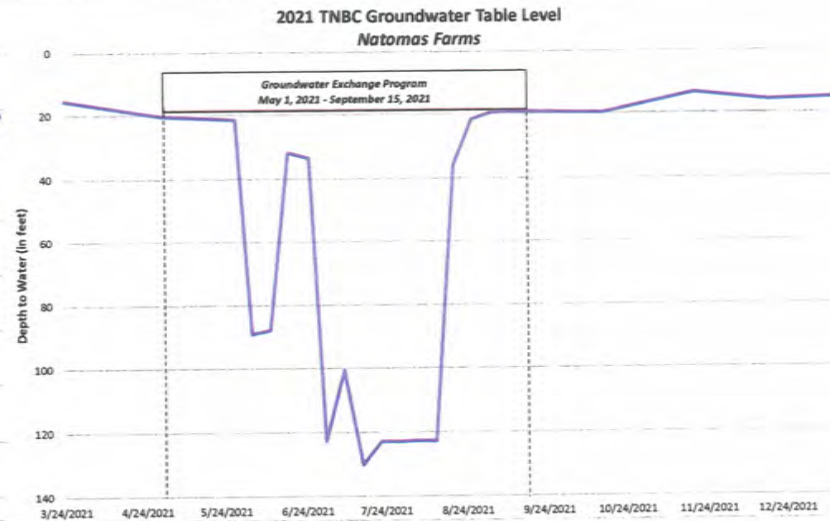

2021 TNBC Groundwater Table Levels (in feet)

Date	Average	Atkinson	Bennet North	Frazer	Lucich North	Natomas Farms	Betts	Pond R	Silva Dairy
03/24/21	16.5	17.5	17.9	13.6	17.1	15.5	28.2	4.0	18.2
04/30/21	29.8	42.0	19.5	33.7	34.6	20.5	51.0	5.7	31.3
05/06/21	48.2	20.8	42.0	106.0	56.0	-	64.1	8.1	40.6
05/13/21	64.2	20.3	106.7	113.0	77.2	-	72.0	7.9	52.3
05/20/21	60.0	19.8	60.5	109.0	84.8	-	78.7	8.7	58.7
05/28/21	84.4	21.1	106.2	111.0	60.5	21.6	155.5	68.5	130.5
06/03/21	87.6	23.0	62.0	113.5	75.0	89.2	149.7	71.2	116.8
06/10/21	91.7	66.0	60.4	113.0	70.0	88.0	127.8	70.2	138.0
06/17/21	81.1	88.4	62.6	119.0	111.0	32.0	149.6	10.0	76.0
06/25/21	78.3	23.5	72.3	110.8	100.6	33.8	150.1	67.0	68.6
07/01/21	113.8	88.5	120.2	124.6	85.7	122.7	155.3	72.1	141.6
07/08/21	80.9	32.2	63.1	128.7	75.3	100.6	154.5	11.1	81.7
07/15/21	106.2	26.0	121.8	126.0	76.0	130.2	154.8	72.8	141.8
07/22/21	107.8	91.8	125.5	123.8	73.2	122.8	166.5	72.4	86.1
07/29/21	88.3	90.8	63.1	124.4	64.7	122.9	89.9	10.6	139.6
08/05/21	91.3	92.9	119.3	46.5	41.5	122.6	154.7	72.0	81.0
08/12/21	76.1	25.1	121.1	53.1	44.2	122.7	90.2	71.0	81.5
08/17/21	55.0	25.7	55.0	43.0	44.2	-	84.6	-	77.6
08/19/21	59.3	23.8	29.1	116.3	69.7	36.1	76.5	69.0	53.9
08/26/21	45.1	23.5	26.8	115.9	51.9	21.8	72.6	6.6	41.4
09/03/21	45.5	23.7	24.7	118.9	81.4	19.5	61.9	3.5	30.0
09/10/21	24.2	21.9	23.0	38.1	24.5	19.3	37.7	3.0	26.1
10/15/21	21.7	23.1	21.7	27.6	18.5	19.9	34.7	6.0	21.8
11/19/21	17.3	19.9	16.3	16.3	15.3	13.6	30.1	3.8	23.4
12/17/21	21.2	17.2	15.5	12.4	13.1	16.0	39.8	4.2	51.5
01/13/22	15.8	15.7	12.7	15.1	11.2	15.3	31.1	4.0	21.4
Change (March 21 - Jan. 22)	(0.7)	(1.8)	(5.2)	1.5	(5.9)	(0.2)	2.9	0.0	3.2

sum

2021 TNBC Groundwater Table Level
Atkinson

2021 TNBC Groundwater Table Level
Bennet North

2021 TNBC Groundwater Table Level
Frazer

2021 TNBC Groundwater Table Level
Lucich North

Percent Total Return

Natomas Basin Conservancy vs. CalPERS Endowment Funds 2016-2021

12-month Performance as of June 30