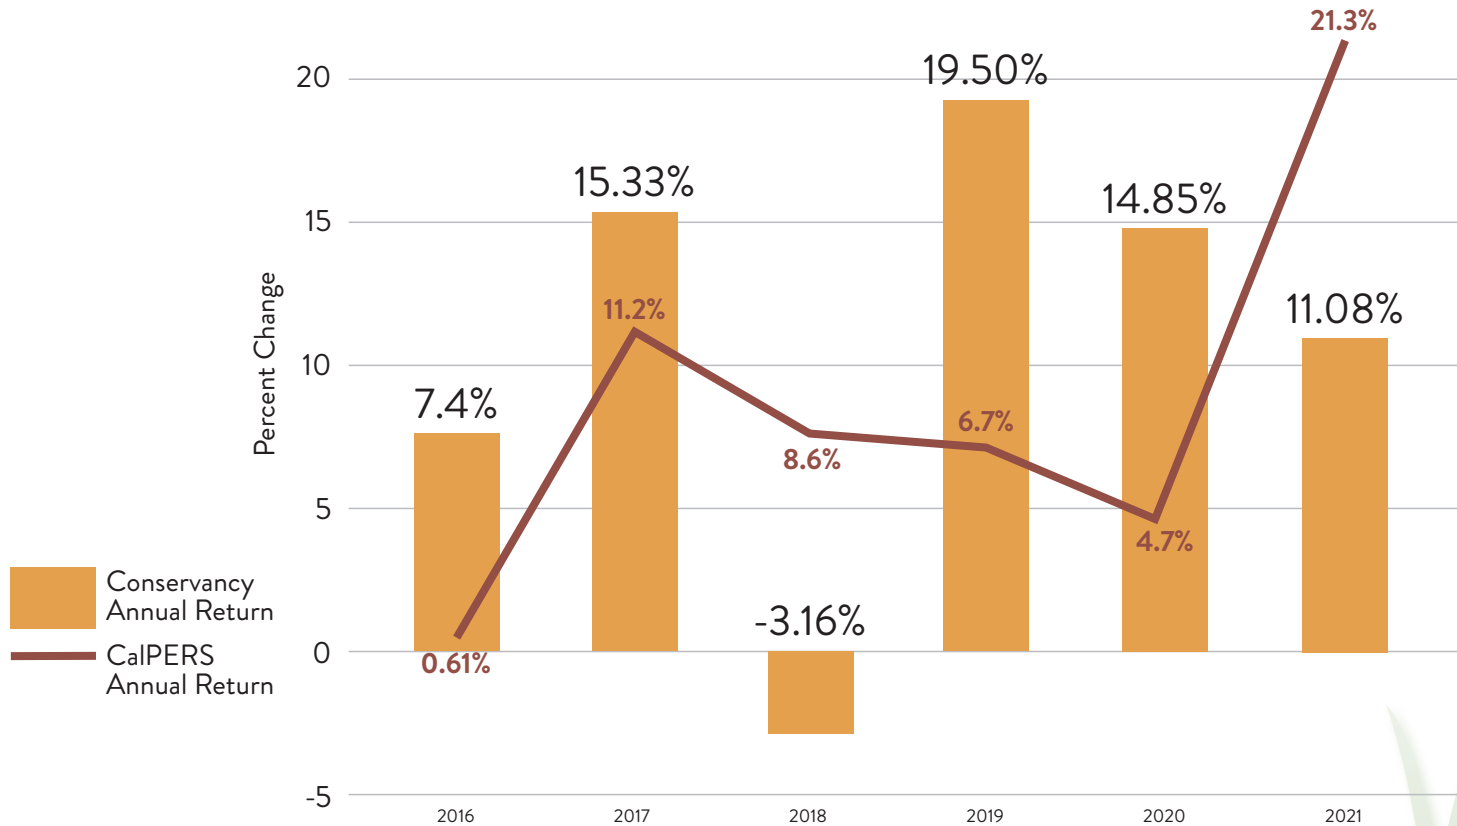

sum

2021 TNBC Groundwater Table Level
Atkinson

2021 TNBC Groundwater Table Level
Bennet North

2021 TNBC Groundwater Table Level
Frazer

2021 TNBC Groundwater Table Level
Lucich North

Percent Total Return

Natomas Basin Conservancy vs. CalPERS Endowment Funds 2016-2021

12-month Performance as of June 30