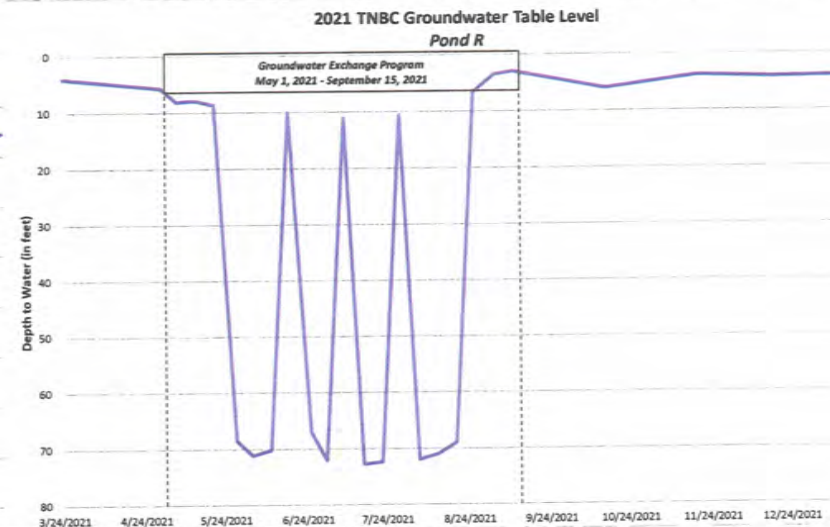

2021 TNBC Groundwater Table Levels (in feet)

Date	Average	Atkinson	Bennet North	Frazer	Lucich North	Natomas Farms	Betts	Pond R	Silva Dairy
03/24/21	16.5	17.5	17.9	13.6	17.1	15.5	28.2	4.0	18.2
04/30/21	29.8	42.0	19.5	33.7	34.6	20.5	51.0	5.7	31.3
05/06/21	48.2	20.8	42.0	106.0	56.0	-	64.1	8.1	40.6
05/13/21	64.2	20.3	106.7	113.0	77.2	-	72.0	7.9	52.3
05/20/21	60.0	19.8	60.5	109.0	84.8	-	78.7	8.7	58.7
05/28/21	84.4	21.1	106.2	111.0	60.5	21.6	155.5	68.5	130.5
06/03/21	87.6	23.0	62.0	113.5	75.0	89.2	149.7	71.2	116.8
06/10/21	91.7	66.0	60.4	113.0	70.0	88.0	127.8	70.2	138.0
06/17/21	81.1	88.4	62.6	119.0	111.0	32.0	149.6	10.0	76.0
06/25/21	78.3	23.5	72.3	110.8	100.6	33.8	150.1	67.0	68.6
07/01/21	113.8	88.5	120.2	124.6	85.7	122.7	155.3	72.1	141.6
07/08/21	80.9	32.2	63.1	128.7	75.3	100.6	154.5	11.1	81.7
07/15/21	106.2	26.0	121.8	126.0	76.0	130.2	154.8	72.8	141.8
07/22/21	107.8	91.8	125.5	123.8	73.2	122.8	166.5	72.4	86.1
07/29/21	88.3	90.8	63.1	124.4	64.7	122.9	89.9	10.6	139.6
08/05/21	91.3	92.9	119.3	46.5	41.5	122.6	154.7	72.0	81.0
08/12/21	76.1	25.1	121.1	53.1	44.2	122.7	90.2	71.0	81.5
08/17/21	55.0	25.7	55.0	43.0	44.2	-	84.6	-	77.6
08/19/21	59.3	23.8	29.1	116.3	69.7	36.1	76.5	69.0	53.9
08/26/21	45.1	23.5	26.8	115.9	51.9	21.8	72.6	6.6	41.4
09/03/21	45.5	23.7	24.7	118.9	81.4	19.5	61.9	3.5	30.0
09/10/21	24.2	21.9	23.0	38.1	24.5	19.3	37.7	3.0	26.1
10/15/21	21.7	23.1	21.7	27.6	18.5	19.9	34.7	6.0	21.8
11/19/21	17.3	19.9	16.3	16.3	15.3	13.6	30.1	3.8	23.4
12/17/21	21.2	17.2	15.5	12.4	13.1	16.0	39.8	4.2	51.5
01/13/22	15.8	15.7	12.7	15.1	11.2	15.3	31.1	4.0	21.4
Change (March 21 - Jan. 22)	(0.7)	(1.8)	(5.2)	1.5	(5.9)	(0.2)	2.9	0.0	3.2

sum

2021 TNBC Groundwater Table Level
Atkinson

2021 TNBC Groundwater Table Level
Bennet North

2021 TNBC Groundwater Table Level
Frazer

2021 TNBC Groundwater Table Level
Lucich North

Percent Total Return

Natomas Basin Conservancy vs. CalPERS Endowment Funds 2016-2021