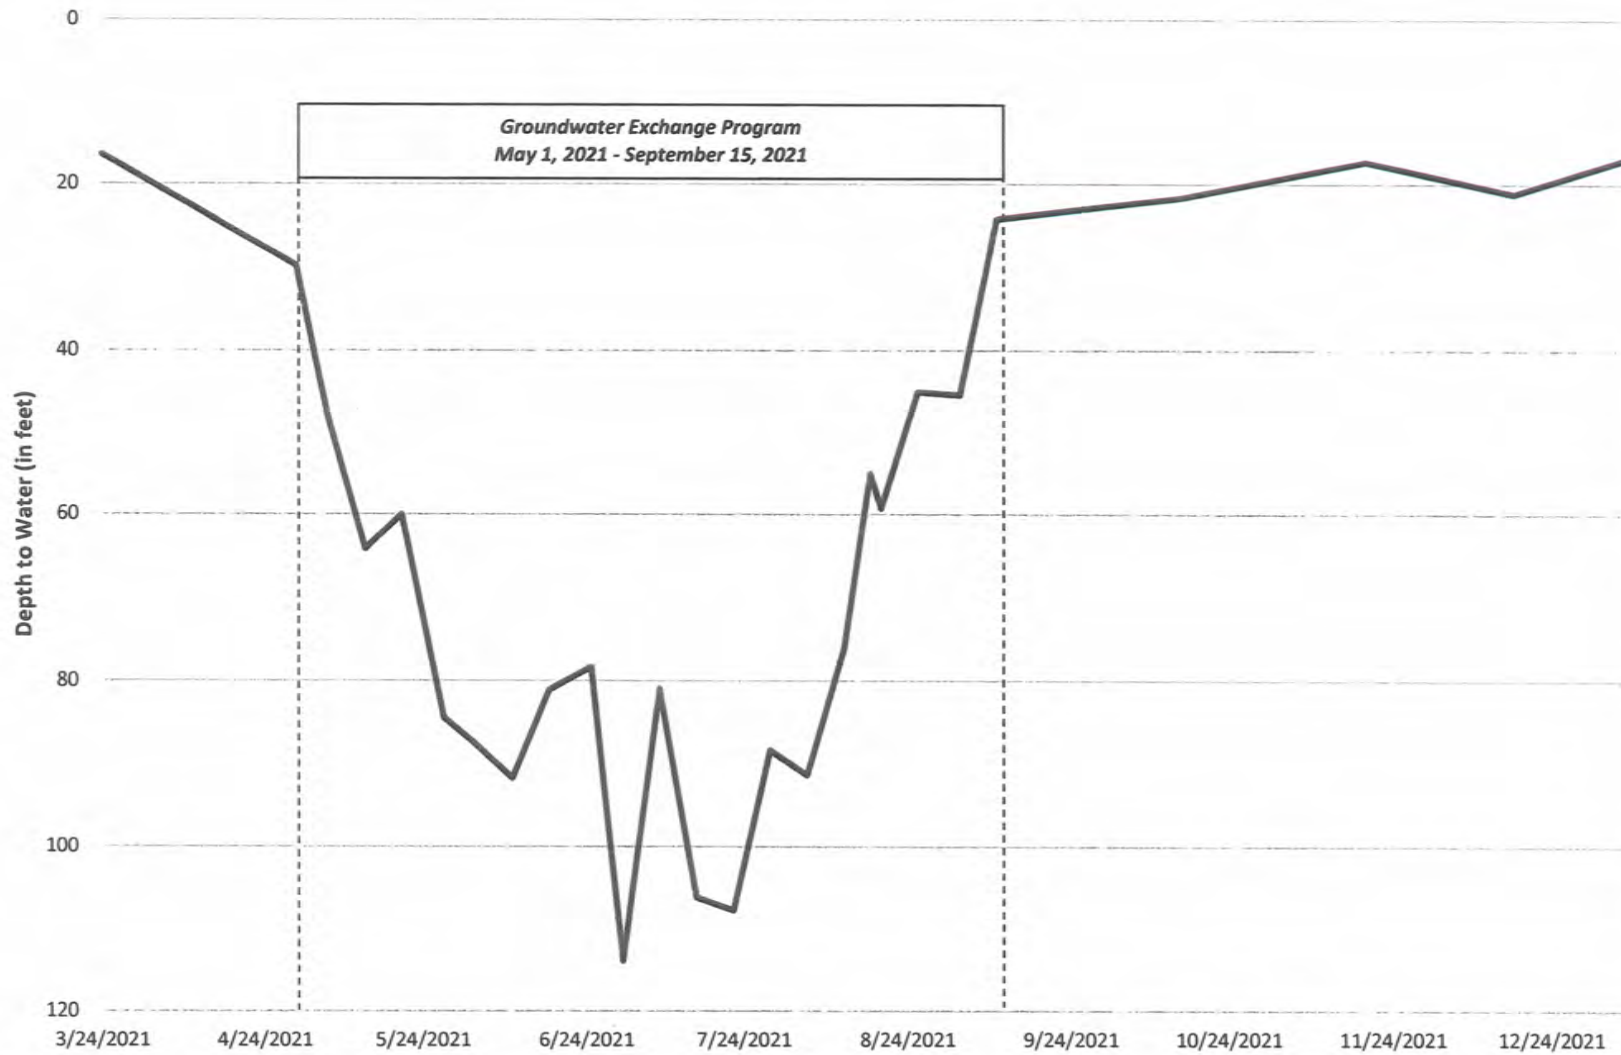

**EXECUTIVE DIRECTOR'S
REPORT**

APRIL 6, 2022

BOARD OF DIRECTORS MEETING

THE NATOMAS BASIN CONSERVANCY

2150 River Plaza Drive, Suite 460, Sacramento, CA 95833

2021 TNBC Average Groundwater Table Levels
(average for 8 TNBC wells)

2021 TNBC Groundwater Table Levels (in feet)

Date	Average	Atkinson	Bennet North	Frazer	Lucich North	Natomas Farms	Betts	Pond R	Silva Dairy
03/24/21	16.5	17.5	17.9	13.6	17.1	15.5	28.2	4.0	18.2
04/30/21	29.8	42.0	19.5	33.7	34.6	20.5	51.0	5.7	31.3
05/06/21	48.2	20.8	42.0	106.0	56.0	-	64.1	8.1	40.6
05/13/21	64.2	20.3	106.7	113.0	77.2	-	72.0	7.9	52.3
05/20/21	60.0	19.8	60.5	109.0	84.8	-	78.7	8.7	58.7
05/28/21	84.4	21.1	106.2	111.0	60.5	21.6	155.5	68.5	130.5
06/03/21	87.6	23.0	62.0	113.5	75.0	89.2	149.7	71.2	116.8
06/10/21	91.7	66.0	60.4	113.0	70.0	88.0	127.8	70.2	138.0
06/17/21	81.1	88.4	62.6	119.0	111.0	32.0	149.6	10.0	76.0
06/25/21	78.3	23.5	72.3	110.8	100.6	33.8	150.1	67.0	68.6
07/01/21	113.8	88.5	120.2	124.6	85.7	122.7	155.3	72.1	141.6
07/08/21	80.9	32.2	63.1	128.7	75.3	100.6	154.5	11.1	81.7
07/15/21	106.2	26.0	121.8	126.0	76.0	130.2	154.8	72.8	141.8
07/22/21	107.8	91.8	125.5	123.8	73.2	122.8	166.5	72.4	86.1
07/29/21	88.3	90.8	63.1	124.4	64.7	122.9	89.9	10.6	139.6
08/05/21	91.3	92.9	119.3	46.5	41.5	122.6	154.7	72.0	81.0
08/12/21	76.1	25.1	121.1	53.1	44.2	122.7	90.2	71.0	81.5
08/17/21	55.0	25.7	55.0	43.0	44.2	-	84.6	-	77.6
08/19/21	59.3	23.8	29.1	116.3	69.7	36.1	76.5	69.0	53.9
08/26/21	45.1	23.5	26.8	115.9	51.9	21.8	72.6	6.6	41.4
09/03/21	45.5	23.7	24.7	118.9	81.4	19.5	61.9	3.5	30.0
09/10/21	24.2	21.9	23.0	38.1	24.5	19.3	37.7	3.0	26.1
10/15/21	21.7	23.1	21.7	27.6	18.5	19.9	34.7	6.0	21.8
11/19/21	17.3	19.9	16.3	16.3	15.3	13.6	30.1	3.8	23.4
12/17/21	21.2	17.2	15.5	12.4	13.1	16.0	39.8	4.2	51.5
01/13/22	15.8	15.7	12.7	15.1	11.2	15.3	31.1	4.0	21.4
Change (March 21 - Jan. 22)	(0.7)	(1.8)	(5.2)	1.5	(5.9)	(0.2)	2.9	0.0	3.2