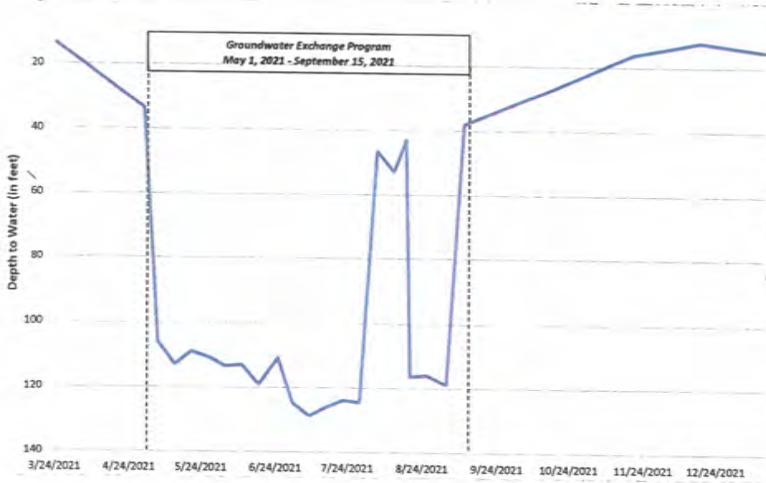

2021 TNBC Groundwater Table Levels (in feet)

Date	Average	Atkinson	Bennet North	Frazer	Lucich North	Natomas Farms	Betts	Pond R	Silva Dairy
03/24/21	16.5	17.5	17.9	13.6	17.1	15.5	28.2	4.0	18.2
04/30/21	29.8	42.0	19.5	33.7	34.6	20.5	51.0	5.7	31.3
05/06/21	48.2	20.8	42.0	106.0	56.0	-	64.1	8.1	40.6
05/13/21	64.2	20.3	106.7	113.0	77.2	-	72.0	7.9	52.3
05/20/21	60.0	19.8	60.5	109.0	84.8	-	78.7	8.7	58.7
05/28/21	84.4	21.1	106.2	111.0	60.5	21.6	155.5	68.5	130.5
06/03/21	87.6	23.0	62.0	113.5	75.0	89.2	149.7	71.2	116.8
06/10/21	91.7	66.0	60.4	113.0	70.0	88.0	127.8	70.2	138.0
06/17/21	81.1	88.4	62.6	119.0	111.0	32.0	149.6	10.0	76.0
06/25/21	78.3	23.5	72.3	110.8	100.6	33.8	150.1	67.0	68.6
07/01/21	113.8	88.5	120.2	124.6	85.7	122.7	155.3	72.1	141.6
07/08/21	80.9	32.2	63.1	128.7	75.3	100.6	154.5	11.1	81.7
07/15/21	106.2	26.0	121.8	126.0	76.0	130.2	154.8	72.8	141.8
07/22/21	107.8	91.8	125.5	123.8	73.2	122.8	166.5	72.4	86.1
07/29/21	88.3	90.8	63.1	124.4	64.7	122.9	89.9	10.6	139.6
08/05/21	91.3	92.9	119.3	46.5	41.5	122.6	154.7	72.0	81.0
08/12/21	76.1	25.1	121.1	53.1	44.2	122.7	90.2	71.0	81.5
08/17/21	55.0	25.7	55.0	43.0	44.2	-	84.6	-	77.6
08/19/21	59.3	23.8	29.1	116.3	69.7	36.1	76.5	69.0	53.9
08/26/21	45.1	23.5	26.8	115.9	51.9	21.8	72.6	6.6	41.4
09/03/21	45.5	23.7	24.7	118.9	81.4	19.5	61.9	3.5	30.0
09/10/21	24.2	21.9	23.0	38.1	24.5	19.3	37.7	3.0	26.1
10/15/21	21.7	23.1	21.7	27.6	18.5	19.9	34.7	6.0	21.8
11/19/21	17.3	19.9	16.3	16.3	15.3	13.6	30.1	3.8	23.4
12/17/21	21.2	17.2	15.5	12.4	13.1	16.0	39.8	4.2	51.5
01/13/22	15.8	15.7	12.7	15.1	11.2	15.3	31.1	4.0	21.4
Change (March 21 - Jan. 22)	(0.7)	(1.8)	(5.2)	1.5	(5.9)	(0.2)	2.9	0.0	3.2

sum

2021 TNBC Groundwater Table Level
Atkinson

2021 TNBC Groundwater Table Level
Bennet North

2021 TNBC Groundwater Table Level
Frazer

2021 TNBC Groundwater Table Level
Lucich North

Percent Total Return

Natomas Basin Conservancy vs. CalPERS Endowment Funds 2016-2021

12-month Performance as of June 30