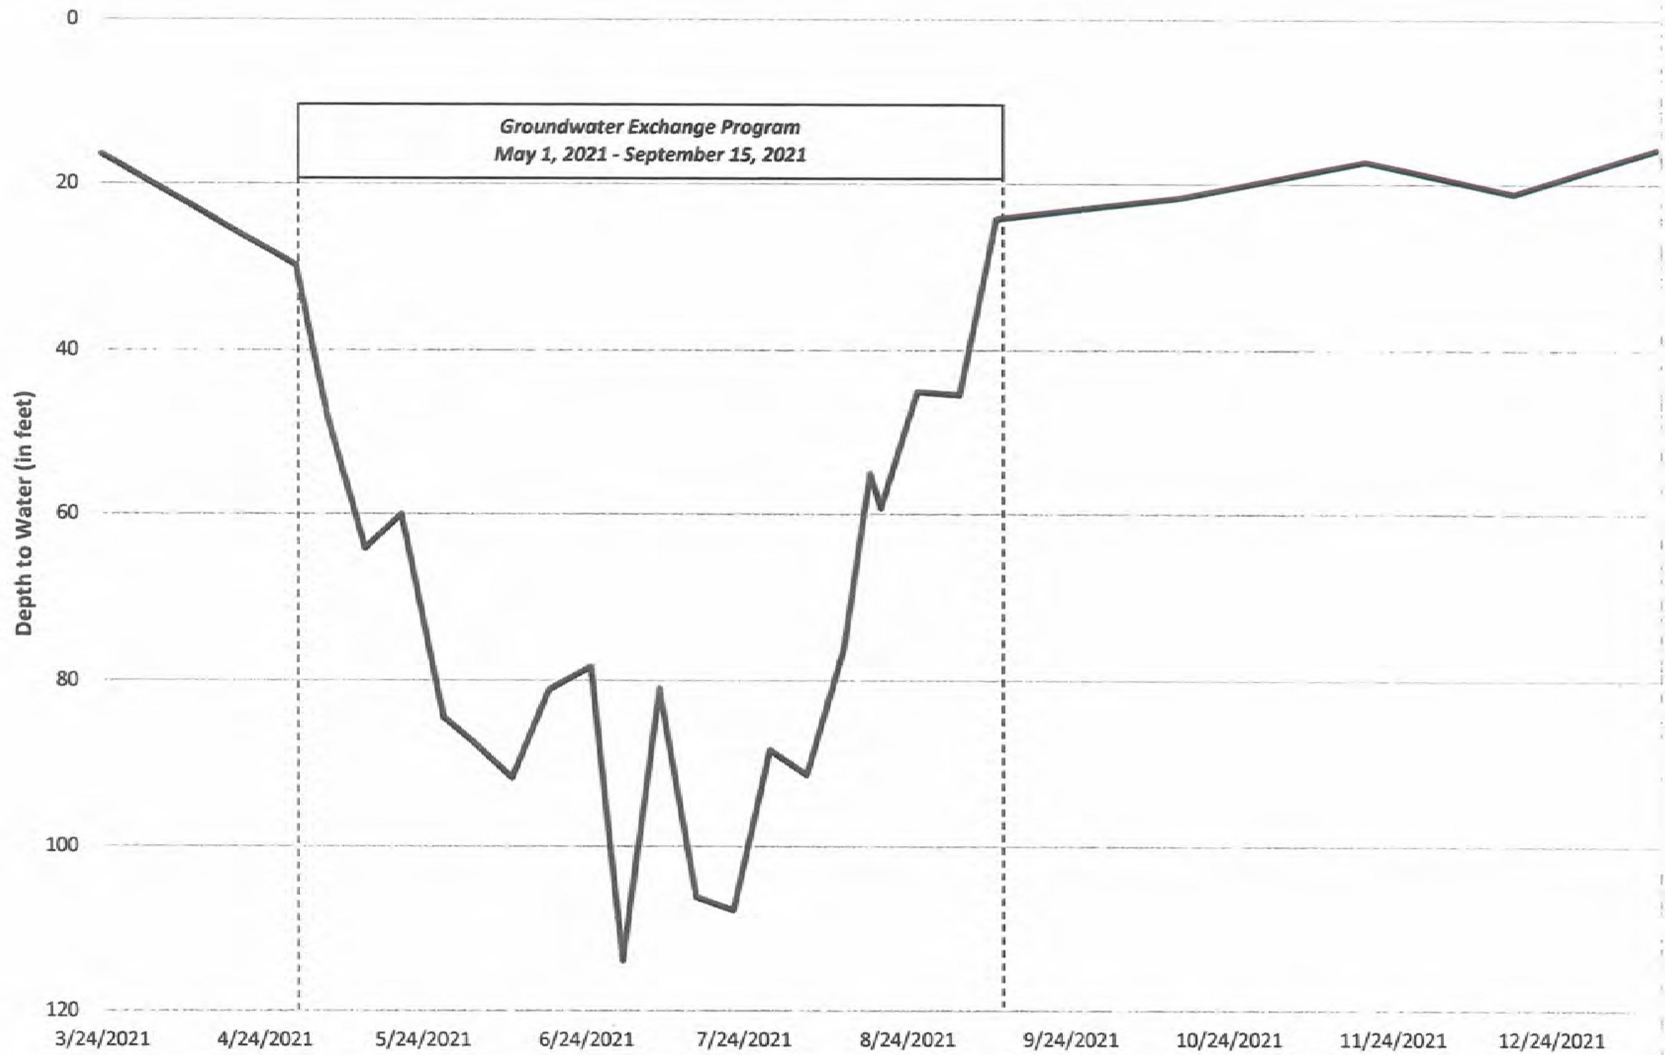

**EXECUTIVE DIRECTOR'S
REPORT**

APRIL 6, 2022

BOARD OF DIRECTORS MEETING

THE NATOMAS BASIN CONSERVANCY

2150 River Plaza Drive, Suite 460, Sacramento, CA 95833

2021 TNBC Average Groundwater Table Levels
(average for 8 TNBC wells)

2021 TNBC Groundwater Table Levels (in feet)

Date	Average	Atkinson	Bennet North	Frazer	Lucich North	Natomas Farms	Betts	Pond R	Silva Dairy
03/24/21	16.5	17.5	17.9	13.6	17.1	15.5	28.2	4.0	18.2
04/30/21	29.8	42.0	19.5	33.7	34.6	20.5	51.0	5.7	31.3
05/06/21	48.2	20.8	42.0	106.0	56.0	-	64.1	8.1	40.6
05/13/21	64.2	20.3	106.7	113.0	77.2	-	72.0	7.9	52.3
05/20/21	60.0	19.8	60.5	109.0	84.8	-	78.7	8.7	58.7
05/28/21	84.4	21.1	106.2	111.0	60.5	21.6	155.5	68.5	130.5
06/03/21	87.6	23.0	62.0	113.5	75.0	89.2	149.7	71.2	116.8
06/10/21	91.7	66.0	60.4	113.0	70.0	88.0	127.8	70.2	138.0
06/17/21	81.1	88.4	62.6	119.0	111.0	32.0	149.6	10.0	76.0
06/25/21	78.3	23.5	72.3	110.8	100.6	33.8	150.1	67.0	68.6
07/01/21	113.8	88.5	120.2	124.6	85.7	122.7	155.3	72.1	141.6
07/08/21	80.9	32.2	63.1	128.7	75.3	100.6	154.5	11.1	81.7
07/15/21	106.2	26.0	121.8	126.0	76.0	130.2	154.8	72.8	141.8
07/22/21	107.8	91.8	125.5	123.8	73.2	122.8	166.5	72.4	86.1
07/29/21	88.3	90.8	63.1	124.4	64.7	122.9	89.9	10.6	139.6
08/05/21	91.3	92.9	119.3	46.5	41.5	122.6	154.7	72.0	81.0
08/12/21	76.1	25.1	121.1	53.1	44.2	122.7	90.2	71.0	81.5
08/17/21	55.0	25.7	55.0	43.0	44.2	-	84.6	-	77.6
08/19/21	59.3	23.8	29.1	116.3	69.7	36.1	76.5	69.0	53.9
08/26/21	45.1	23.5	26.8	115.9	51.9	21.8	72.6	6.6	41.4
09/03/21	45.5	23.7	24.7	118.9	81.4	19.5	61.9	3.5	30.0
09/10/21	24.2	21.9	23.0	38.1	24.5	19.3	37.7	3.0	26.1
10/15/21	21.7	23.1	21.7	27.6	18.5	19.9	34.7	6.0	21.8
11/19/21	17.3	19.9	16.3	16.3	15.3	13.6	30.1	3.8	23.4
12/17/21	21.2	17.2	15.5	12.4	13.1	16.0	39.8	4.2	51.5
01/13/22	15.8	15.7	12.7	15.1	11.2	15.3	31.1	4.0	21.4
Change (March 21 - Jan. 22)	(0.7)	(1.8)	(5.2)	1.5	(5.9)	(0.2)	2.9	0.0	3.2