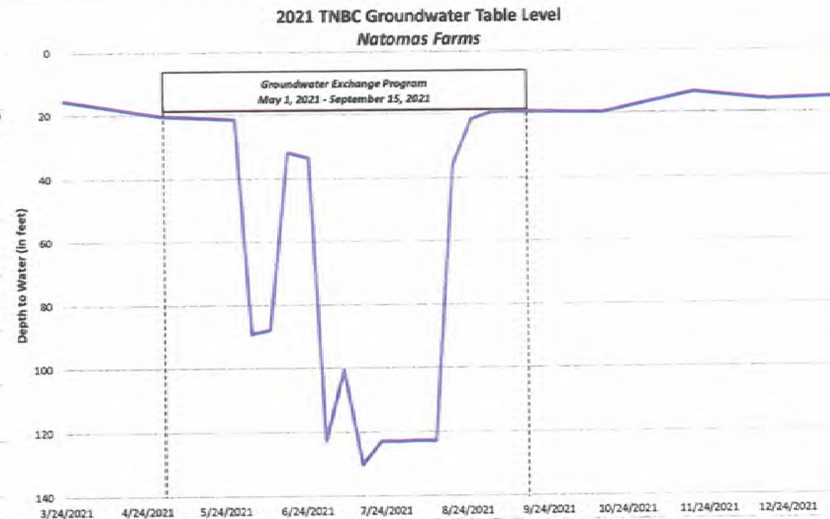

2021 TNBC Groundwater Table Levels (in feet)

Date	Average	Atkinson	Bennet North	Frazer	Lucich North	Natomas Farms	Betts	Pond R	Silva Dairy
03/24/21	16.5	17.5	17.9	13.6	17.1	15.5	28.2	4.0	18.2
04/30/21	29.8	42.0	19.5	33.7	34.6	20.5	51.0	5.7	31.3
05/06/21	48.2	20.8	42.0	106.0	56.0	-	64.1	8.1	40.6
05/13/21	64.2	20.3	106.7	113.0	77.2	-	72.0	7.9	52.3
05/20/21	60.0	19.8	60.5	109.0	84.8	-	78.7	8.7	58.7
05/28/21	84.4	21.1	106.2	111.0	60.5	21.6	155.5	68.5	130.5
06/03/21	87.6	23.0	62.0	113.5	75.0	89.2	149.7	71.2	116.8
06/10/21	91.7	66.0	60.4	113.0	70.0	88.0	127.8	70.2	138.0
06/17/21	81.1	88.4	62.6	119.0	111.0	32.0	149.6	10.0	76.0
06/25/21	78.3	23.5	72.3	110.8	100.6	33.8	150.1	67.0	68.6
07/01/21	113.8	88.5	120.2	124.6	85.7	122.7	155.3	72.1	141.6
07/08/21	80.9	32.2	63.1	128.7	75.3	100.6	154.5	11.1	81.7
07/15/21	106.2	26.0	121.8	126.0	76.0	130.2	154.8	72.8	141.8
07/22/21	107.8	91.8	125.5	123.8	73.2	122.8	166.5	72.4	86.1
07/29/21	88.3	90.8	63.1	124.4	64.7	122.9	89.9	10.6	139.6
08/05/21	91.3	92.9	119.3	46.5	41.5	122.6	154.7	72.0	81.0
08/12/21	76.1	25.1	121.1	53.1	44.2	122.7	90.2	71.0	81.5
08/17/21	55.0	25.7	55.0	43.0	44.2	-	84.6	-	77.6
08/19/21	59.3	23.8	29.1	116.3	69.7	36.1	76.5	69.0	53.9
08/26/21	45.1	23.5	26.8	115.9	51.9	21.8	72.6	6.6	41.4
09/03/21	45.5	23.7	24.7	118.9	81.4	19.5	61.9	3.5	30.0
09/10/21	24.2	21.9	23.0	38.1	24.5	19.3	37.7	3.0	26.1
10/15/21	21.7	23.1	21.7	27.6	18.5	19.9	34.7	6.0	21.8
11/19/21	17.3	19.9	16.3	16.3	15.3	13.6	30.1	3.8	23.4
12/17/21	21.2	17.2	15.5	12.4	13.1	16.0	39.8	4.2	51.5
01/13/22	15.8	15.7	12.7	15.1	11.2	15.3	31.1	4.0	21.4
Change (March 21 - Jan. 22)	(0.7)	(1.8)	(5.2)	1.5	(5.9)	(0.2)	2.9	0.0	3.2

sum

2021 TNBC Groundwater Table Level
Atkinson

2021 TNBC Groundwater Table Level
Bennet North

2021 TNBC Groundwater Table Level
Frazer

2021 TNBC Groundwater Table Level
Lucich North

Percent Total Return

Natomas Basin Conservancy vs. CalPERS Endowment Funds 2016-2021