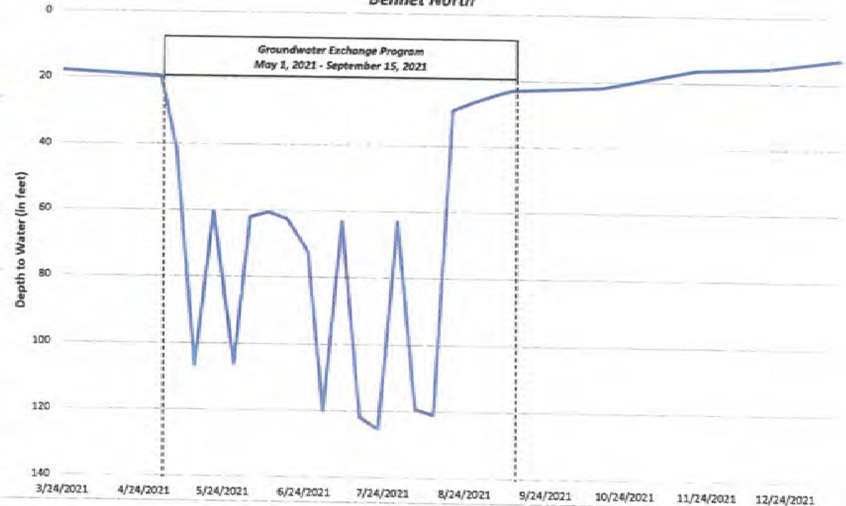

2021 TNBC Groundwater Table Levels (in feet)

Date	Average	Atkinson	Bennet North	Frazer	Lucich North	Natomas Farms	Betts	Pond R	Silva Dairy
03/24/21	16.5	17.5	17.9	13.6	17.1	15.5	28.2	4.0	18.2
04/30/21	29.8	42.0	19.5	33.7	34.6	20.5	51.0	5.7	31.3
05/06/21	48.2	20.8	42.0	106.0	56.0	-	64.1	8.1	40.6
05/13/21	64.2	20.3	106.7	113.0	77.2	-	72.0	7.9	52.3
05/20/21	60.0	19.8	60.5	109.0	84.8	-	78.7	8.7	58.7
05/28/21	84.4	21.1	106.2	111.0	60.5	21.6	155.5	68.5	130.5
06/03/21	87.6	23.0	62.0	113.5	75.0	89.2	149.7	71.2	116.8
06/10/21	91.7	66.0	60.4	113.0	70.0	88.0	127.8	70.2	138.0
06/17/21	81.1	88.4	62.6	119.0	111.0	32.0	149.6	10.0	76.0
06/25/21	78.3	23.5	72.3	110.8	100.6	33.8	150.1	67.0	68.6
07/01/21	113.8	88.5	120.2	124.6	85.7	122.7	155.3	72.1	141.6
07/08/21	80.9	32.2	63.1	128.7	75.3	100.6	154.5	11.1	81.7
07/15/21	106.2	26.0	121.8	126.0	76.0	130.2	154.8	72.8	141.8
07/22/21	107.8	91.8	125.5	123.8	73.2	122.8	166.5	72.4	86.1
07/29/21	88.3	90.8	63.1	124.4	64.7	122.9	89.9	10.6	139.6
08/05/21	91.3	92.9	119.3	46.5	41.5	122.6	154.7	72.0	81.0
08/12/21	76.1	25.1	121.1	53.1	44.2	122.7	90.2	71.0	81.5
08/17/21	55.0	25.7	55.0	43.0	44.2	-	84.6	-	77.6
08/19/21	59.3	23.8	29.1	116.3	69.7	36.1	76.5	69.0	53.9
08/26/21	45.1	23.5	26.8	115.9	51.9	21.8	72.6	6.6	41.4
09/03/21	45.5	23.7	24.7	118.9	81.4	19.5	61.9	3.5	30.0
09/10/21	24.2	21.9	23.0	38.1	24.5	19.3	37.7	3.0	26.1
10/15/21	21.7	23.1	21.7	27.6	18.5	19.9	34.7	6.0	21.8
11/19/21	17.3	19.9	16.3	16.3	15.3	13.6	30.1	3.8	23.4
12/17/21	21.2	17.2	15.5	12.4	13.1	16.0	39.8	4.2	51.5
01/13/22	15.8	15.7	12.7	15.1	11.2	15.3	31.1	4.0	21.4
Change (March 21 - Jan. 22)	(0.7)	(1.8)	(5.2)	1.5	(5.9)	(0.2)	2.9	0.0	3.2

sum

2021 TNBC Groundwater Table Level
Atkinson

2021 TNBC Groundwater Table Level
Bennet North

2021 TNBC Groundwater Table Level
Frazer

2021 TNBC Groundwater Table Level
Lucich North

Percent Total Return

Natomas Basin Conservancy vs. CalPERS Endowment Funds 2016-2021