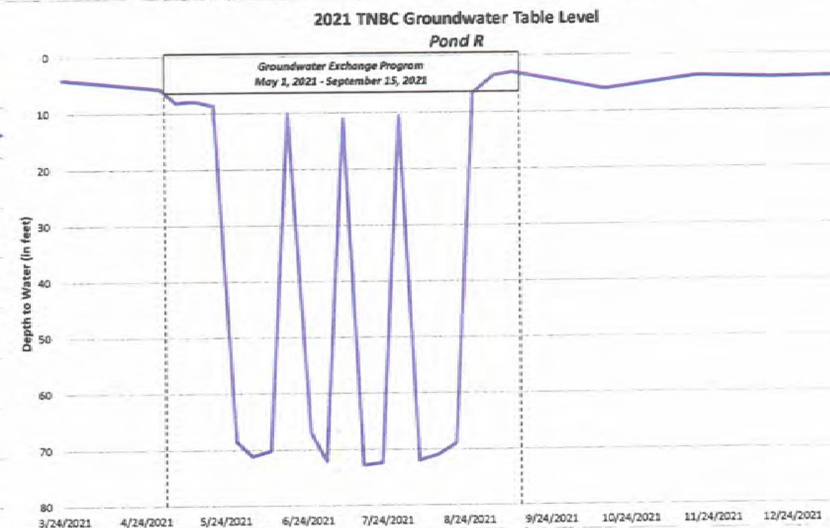

2021 TNBC Groundwater Table Levels (in feet)

Date	Average	Atkinson	Bennet North	Frazer	Lucich North	Natomas Farms	Betts	Pond R	Silva Dairy
03/24/21	16.5	17.5	17.9	13.6	17.1	15.5	28.2	4.0	18.2
04/30/21	29.8	42.0	19.5	33.7	34.6	20.5	51.0	5.7	31.3
05/06/21	48.2	20.8	42.0	106.0	56.0	-	64.1	8.1	40.6
05/13/21	64.2	20.3	106.7	113.0	77.2	-	72.0	7.9	52.3
05/20/21	60.0	19.8	60.5	109.0	84.8	-	78.7	8.7	58.7
05/28/21	84.4	21.1	106.2	111.0	60.5	21.6	155.5	68.5	130.5
06/03/21	87.6	23.0	62.0	113.5	75.0	89.2	149.7	71.2	116.8
06/10/21	91.7	66.0	60.4	113.0	70.0	88.0	127.8	70.2	138.0
06/17/21	81.1	88.4	62.6	119.0	111.0	32.0	149.6	10.0	76.0
06/25/21	78.3	23.5	72.3	110.8	100.6	33.8	150.1	67.0	68.6
07/01/21	113.8	88.5	120.2	124.6	85.7	122.7	155.3	72.1	141.6
07/08/21	80.9	32.2	63.1	128.7	75.3	100.6	154.5	11.1	81.7
07/15/21	106.2	26.0	121.8	126.0	76.0	130.2	154.8	72.8	141.8
07/22/21	107.8	91.8	125.5	123.8	73.2	122.8	166.5	72.4	86.1
07/29/21	88.3	90.8	63.1	124.4	64.7	122.9	89.9	10.6	139.6
08/05/21	91.3	92.9	119.3	46.5	41.5	122.6	154.7	72.0	81.0
08/12/21	76.1	25.1	121.1	53.1	44.2	122.7	90.2	71.0	81.5
08/17/21	55.0	25.7	55.0	43.0	44.2	-	84.6	-	77.6
08/19/21	59.3	23.8	29.1	116.3	69.7	36.1	76.5	69.0	53.9
08/26/21	45.1	23.5	26.8	115.9	51.9	21.8	72.6	6.6	41.4
09/03/21	45.5	23.7	24.7	118.9	81.4	19.5	61.9	3.5	30.0
09/10/21	24.2	21.9	23.0	38.1	24.5	19.3	37.7	3.0	26.1
10/15/21	21.7	23.1	21.7	27.6	18.5	19.9	34.7	6.0	21.8
11/19/21	17.3	19.9	16.3	16.3	15.3	13.6	30.1	3.8	23.4
12/17/21	21.2	17.2	15.5	12.4	13.1	16.0	39.8	4.2	51.5
01/13/22	15.8	15.7	12.7	15.1	11.2	15.3	31.1	4.0	21.4
Change (March 21 - Jan. 22)	(0.7)	(1.8)	(5.2)	1.5	(5.9)	(0.2)	2.9	0.0	3.2

sum

2021 TNBC Groundwater Table Level
Atkinson

2021 TNBC Groundwater Table Level
Bennet North

2021 TNBC Groundwater Table Level
Frazer

2021 TNBC Groundwater Table Level
Lucich North

Percent Total Return

Natomas Basin Conservancy vs. CalPERS Endowment Funds 2016-2021