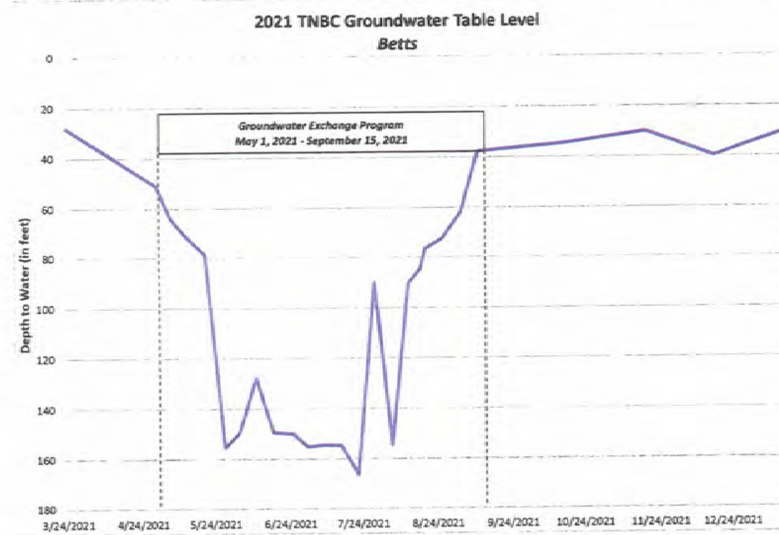

2021 TNBC Groundwater Table Levels (in feet)

Date	Average	Atkinson	Bennet North	Frazer	Lucich North	Natomas Farms	Betts	Pond R	Silva Dairy
03/24/21	16.5	17.5	17.9	13.6	17.1	15.5	28.2	4.0	18.2
04/30/21	29.8	42.0	19.5	33.7	34.6	20.5	51.0	5.7	31.3
05/06/21	48.2	20.8	42.0	106.0	56.0	-	64.1	8.1	40.6
05/13/21	64.2	20.3	106.7	113.0	77.2	-	72.0	7.9	52.3
05/20/21	60.0	19.8	60.5	109.0	84.8	-	78.7	8.7	58.7
05/28/21	84.4	21.1	106.2	111.0	60.5	21.6	155.5	68.5	130.5
06/03/21	87.6	23.0	62.0	113.5	75.0	89.2	149.7	71.2	116.8
06/10/21	91.7	66.0	60.4	113.0	70.0	88.0	127.8	70.2	138.0
06/17/21	81.1	88.4	62.6	119.0	111.0	32.0	149.6	10.0	76.0
06/25/21	78.3	23.5	72.3	110.8	100.6	33.8	150.1	67.0	68.6
07/01/21	113.8	88.5	120.2	124.6	85.7	122.7	155.3	72.1	141.6
07/08/21	80.9	32.2	63.1	128.7	75.3	100.6	154.5	11.1	81.7
07/15/21	106.2	26.0	121.8	126.0	76.0	130.2	154.8	72.8	141.8
07/22/21	107.8	91.8	125.5	123.8	73.2	122.8	166.5	72.4	86.1
07/29/21	88.3	90.8	63.1	124.4	64.7	122.9	89.9	10.6	139.6
08/05/21	91.3	92.9	119.3	46.5	41.5	122.6	154.7	72.0	81.0
08/12/21	76.1	25.1	121.1	53.1	44.2	122.7	90.2	71.0	81.5
08/17/21	55.0	25.7	55.0	43.0	44.2	-	84.6	-	77.6
08/19/21	59.3	23.8	29.1	116.3	69.7	36.1	76.5	69.0	53.9
08/26/21	45.1	23.5	26.8	115.9	51.9	21.8	72.6	6.6	41.4
09/03/21	45.5	23.7	24.7	118.9	81.4	19.5	61.9	3.5	30.0
09/10/21	24.2	21.9	23.0	38.1	24.5	19.3	37.7	3.0	26.1
10/15/21	21.7	23.1	21.7	27.6	18.5	19.9	34.7	6.0	21.8
11/19/21	17.3	19.9	16.3	16.3	15.3	13.6	30.1	3.8	23.4
12/17/21	21.2	17.2	15.5	12.4	13.1	16.0	39.8	4.2	51.5
01/13/22	15.8	15.7	12.7	15.1	11.2	15.3	31.1	4.0	21.4
Change (March 21 - Jan. 22)	(0.7)	(1.8)	(5.2)	1.5	(5.9)	(0.2)	2.9	0.0	3.2

sum

2021 TNBC Groundwater Table Level
Atkinson

2021 TNBC Groundwater Table Level
Bennet North

2021 TNBC Groundwater Table Level
Frazer

2021 TNBC Groundwater Table Level
Lucich North

Percent Total Return

Natomas Basin Conservancy vs. CalPERS Endowment Funds 2016-2021

12-month Performance as of June 30