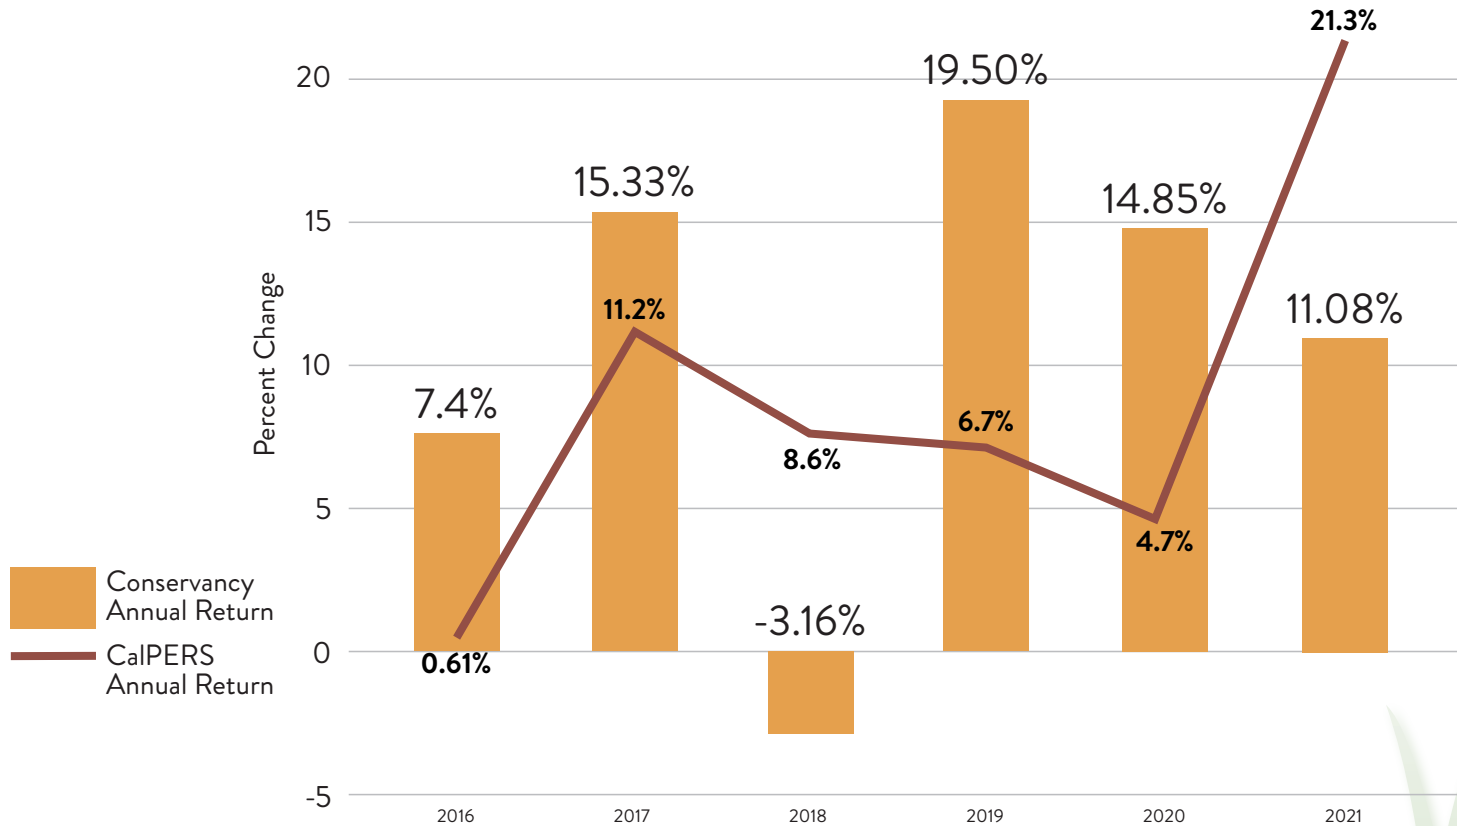

sum

2021 TNBC Groundwater Table Level
Atkinson

2021 TNBC Groundwater Table Level
Bennet North

2021 TNBC Groundwater Table Level
Frazer

2021 TNBC Groundwater Table Level
Lucich North

Percent Total Return

Natomas Basin Conservancy vs. CalPERS Endowment Funds 2016-2021

12-month Performance as of June 30