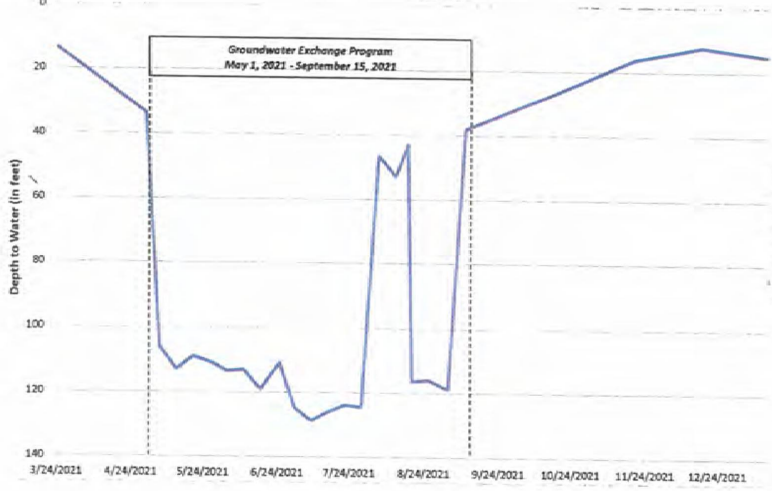

2021 TNBC Groundwater Table Levels (in feet)

Date	Average	Atkinson	Bennet North	Frazer	Lucich North	Natomas Farms	Betts	Pond R	Silva Dairy
03/24/21	16.5	17.5	17.9	13.6	17.1	15.5	28.2	4.0	18.2
04/30/21	29.8	42.0	19.5	33.7	34.6	20.5	51.0	5.7	31.3
05/06/21	48.2	20.8	42.0	106.0	56.0	-	64.1	8.1	40.6
05/13/21	64.2	20.3	106.7	113.0	77.2	-	72.0	7.9	52.3
05/20/21	60.0	19.8	60.5	109.0	84.8	-	78.7	8.7	58.7
05/28/21	84.4	21.1	106.2	111.0	60.5	21.6	155.5	68.5	130.5
06/03/21	87.6	23.0	62.0	113.5	75.0	89.2	149.7	71.2	116.8
06/10/21	91.7	66.0	60.4	113.0	70.0	88.0	127.8	70.2	138.0
06/17/21	81.1	88.4	62.6	119.0	111.0	32.0	149.6	10.0	76.0
06/25/21	78.3	23.5	72.3	110.8	100.6	33.8	150.1	67.0	68.6
07/01/21	113.8	88.5	120.2	124.6	85.7	122.7	155.3	72.1	141.6
07/08/21	80.9	32.2	63.1	128.7	75.3	100.6	154.5	11.1	81.7
07/15/21	106.2	26.0	121.8	126.0	76.0	130.2	154.8	72.8	141.8
07/22/21	107.8	91.8	125.5	123.8	73.2	122.8	166.5	72.4	86.1
07/29/21	88.3	90.8	63.1	124.4	64.7	122.9	89.9	10.6	139.6
08/05/21	91.3	92.9	119.3	46.5	41.5	122.6	154.7	72.0	81.0
08/12/21	76.1	25.1	121.1	53.1	44.2	122.7	90.2	71.0	81.5
08/17/21	55.0	25.7	55.0	43.0	44.2	-	84.6	-	77.6
08/19/21	59.3	23.8	29.1	116.3	69.7	36.1	76.5	69.0	53.9
08/26/21	45.1	23.5	26.8	115.9	51.9	21.8	72.6	6.6	41.4
09/03/21	45.5	23.7	24.7	118.9	81.4	19.5	61.9	3.5	30.0
09/10/21	24.2	21.9	23.0	38.1	24.5	19.3	37.7	3.0	26.1
10/15/21	21.7	23.1	21.7	27.6	18.5	19.9	34.7	6.0	21.8
11/19/21	17.3	19.9	16.3	16.3	15.3	13.6	30.1	3.8	23.4
12/17/21	21.2	17.2	15.5	12.4	13.1	16.0	39.8	4.2	51.5
01/13/22	15.8	15.7	12.7	15.1	11.2	15.3	31.1	4.0	21.4
Change (March 21 - Jan. 22)	(0.7)	(1.8)	(5.2)	1.5	(5.9)	(0.2)	2.9	0.0	3.2

sum

2021 TNBC Groundwater Table Level
Atkinson

2021 TNBC Groundwater Table Level
Bennet North

2021 TNBC Groundwater Table Level
Frazer

2021 TNBC Groundwater Table Level
Lucich North

Percent Total Return

Natomas Basin Conservancy vs. CalPERS Endowment Funds 2016-2021

12-month Performance as of June 30