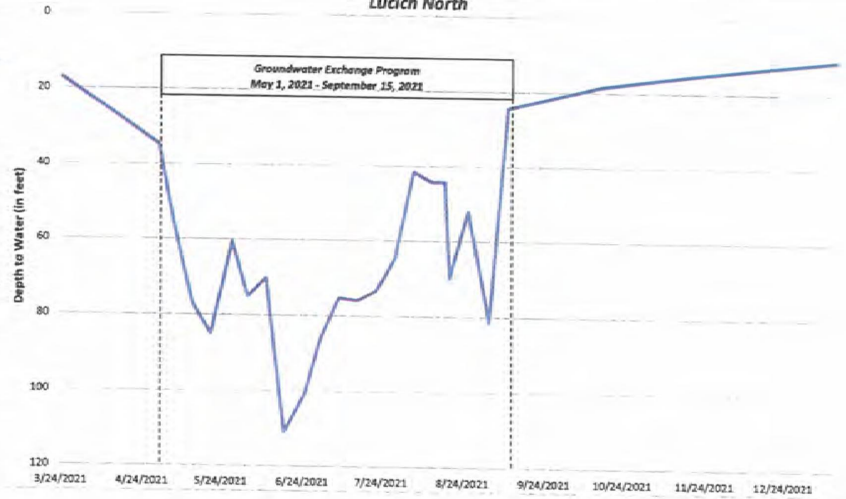

2021 TNBC Groundwater Table Levels (in feet)

Date	Average	Atkinson	Bennet North	Frazer	Lucich North	Natomas Farms	Betts	Pond R	Silva Dairy
03/24/21	16.5	17.5	17.9	13.6	17.1	15.5	28.2	4.0	18.2
04/30/21	29.8	42.0	19.5	33.7	34.6	20.5	51.0	5.7	31.3
05/06/21	48.2	20.8	42.0	106.0	56.0	-	64.1	8.1	40.6
05/13/21	64.2	20.3	106.7	113.0	77.2	-	72.0	7.9	52.3
05/20/21	60.0	19.8	60.5	109.0	84.8	-	78.7	8.7	58.7
05/28/21	84.4	21.1	106.2	111.0	60.5	21.6	155.5	68.5	130.5
06/03/21	87.6	23.0	62.0	113.5	75.0	89.2	149.7	71.2	116.8
06/10/21	91.7	66.0	60.4	113.0	70.0	88.0	127.8	70.2	138.0
06/17/21	81.1	88.4	62.6	119.0	111.0	32.0	149.6	10.0	76.0
06/25/21	78.3	23.5	72.3	110.8	100.6	33.8	150.1	67.0	68.6
07/01/21	113.8	88.5	120.2	124.6	85.7	122.7	155.3	72.1	141.6
07/08/21	80.9	32.2	63.1	128.7	75.3	100.6	154.5	11.1	81.7
07/15/21	106.2	26.0	121.8	126.0	76.0	130.2	154.8	72.8	141.8
07/22/21	107.8	91.8	125.5	123.8	73.2	122.8	166.5	72.4	86.1
07/29/21	88.3	90.8	63.1	124.4	64.7	122.9	89.9	10.6	139.6
08/05/21	91.3	92.9	119.3	46.5	41.5	122.6	154.7	72.0	81.0
08/12/21	76.1	25.1	121.1	53.1	44.2	122.7	90.2	71.0	81.5
08/17/21	55.0	25.7	55.0	43.0	44.2	-	84.6	-	77.6
08/19/21	59.3	23.8	29.1	116.3	69.7	36.1	76.5	69.0	53.9
08/26/21	45.1	23.5	26.8	115.9	51.9	21.8	72.6	6.6	41.4
09/03/21	45.5	23.7	24.7	118.9	81.4	19.5	61.9	3.5	30.0
09/10/21	24.2	21.9	23.0	38.1	24.5	19.3	37.7	3.0	26.1
10/15/21	21.7	23.1	21.7	27.6	18.5	19.9	34.7	6.0	21.8
11/19/21	17.3	19.9	16.3	16.3	15.3	13.6	30.1	3.8	23.4
12/17/21	21.2	17.2	15.5	12.4	13.1	16.0	39.8	4.2	51.5
01/13/22	15.8	15.7	12.7	15.1	11.2	15.3	31.1	4.0	21.4
Change (March 21 - Jan. 22)	(0.7)	(1.8)	(5.2)	1.5	(5.9)	(0.2)	2.9	0.0	3.2

sum

2021 TNBC Groundwater Table Level
Atkinson

2021 TNBC Groundwater Table Level
Bennet North

2021 TNBC Groundwater Table Level
Frazer

2021 TNBC Groundwater Table Level
Lucich North

Percent Total Return

Natomas Basin Conservancy vs. CalPERS Endowment Funds 2016-2021

12-month Performance as of June 30