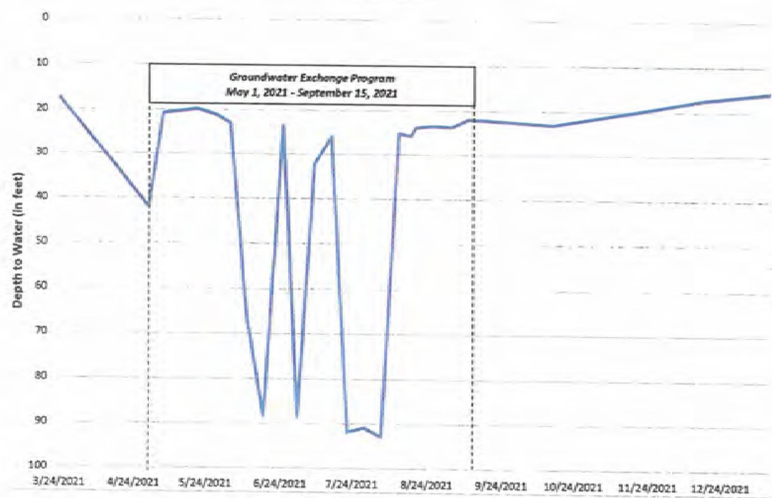

2021 TNBC Groundwater Table Level
Atkinson