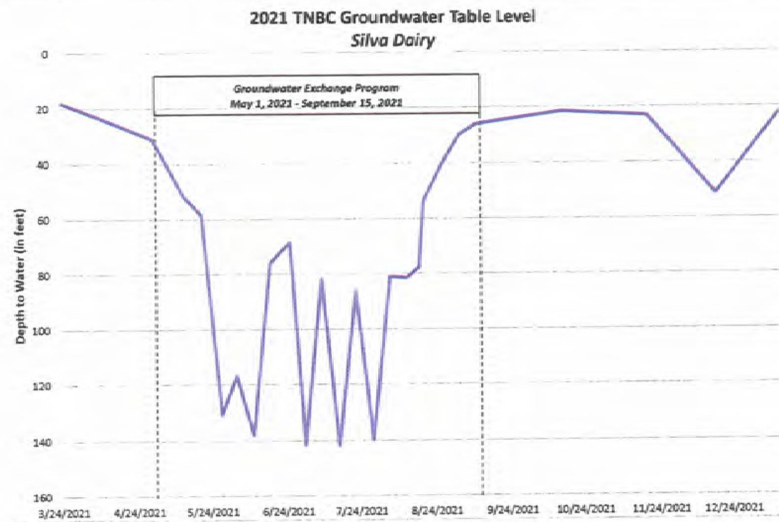

2021 TNBC Groundwater Table Levels (in feet)

Date	Average	Atkinson	Bennet North	Frazer	Lucich North	Natomas Farms	Betts	Pond R	Silva Dairy
03/24/21	16.5	17.5	17.9	13.6	17.1	15.5	28.2	4.0	18.2
04/30/21	29.8	42.0	19.5	33.7	34.6	20.5	51.0	5.7	31.3
05/06/21	48.2	20.8	42.0	106.0	56.0	-	64.1	8.1	40.6
05/13/21	64.2	20.3	106.7	113.0	77.2	-	72.0	7.9	52.3
05/20/21	60.0	19.8	60.5	109.0	84.8	-	78.7	8.7	58.7
05/28/21	84.4	21.1	106.2	111.0	60.5	21.6	155.5	68.5	130.5
06/03/21	87.6	23.0	62.0	113.5	75.0	89.2	149.7	71.2	116.8
06/10/21	91.7	66.0	60.4	113.0	70.0	88.0	127.8	70.2	138.0
06/17/21	81.1	88.4	62.6	119.0	111.0	32.0	149.6	10.0	76.0
06/25/21	78.3	23.5	72.3	110.8	100.6	33.8	150.1	67.0	68.6
07/01/21	113.8	88.5	120.2	124.6	85.7	122.7	155.3	72.1	141.6
07/08/21	80.9	32.2	63.1	128.7	75.3	100.6	154.5	11.1	81.7
07/15/21	106.2	26.0	121.8	126.0	76.0	130.2	154.8	72.8	141.8
07/22/21	107.8	91.8	125.5	123.8	73.2	122.8	166.5	72.4	86.1
07/29/21	88.3	90.8	63.1	124.4	64.7	122.9	89.9	10.6	139.6
08/05/21	91.3	92.9	119.3	46.5	41.5	122.6	154.7	72.0	81.0
08/12/21	76.1	25.1	121.1	53.1	44.2	122.7	90.2	71.0	81.5
08/17/21	55.0	25.7	55.0	43.0	44.2	-	84.6	-	77.6
08/19/21	59.3	23.8	29.1	116.3	69.7	36.1	76.5	69.0	53.9
08/26/21	45.1	23.5	26.8	115.9	51.9	21.8	72.6	6.6	41.4
09/03/21	45.5	23.7	24.7	118.9	81.4	19.5	61.9	3.5	30.0
09/10/21	24.2	21.9	23.0	38.1	24.5	19.3	37.7	3.0	26.1
10/15/21	21.7	23.1	21.7	27.6	18.5	19.9	34.7	6.0	21.8
11/19/21	17.3	19.9	16.3	16.3	15.3	13.6	30.1	3.8	23.4
12/17/21	21.2	17.2	15.5	12.4	13.1	16.0	39.8	4.2	51.5
01/13/22	15.8	15.7	12.7	15.1	11.2	15.3	31.1	4.0	21.4
Change (March 21 - Jan. 22)	(0.7)	(1.8)	(5.2)	1.5	(5.9)	(0.2)	2.9	0.0	3.2

sum

2021 TNBC Groundwater Table Level
Atkinson

2021 TNBC Groundwater Table Level
Bennet North

2021 TNBC Groundwater Table Level
Frazer

2021 TNBC Groundwater Table Level
Lucich North

Percent Total Return

Natomas Basin Conservancy vs. CalPERS Endowment Funds 2016-2021

12-month Performance as of June 30